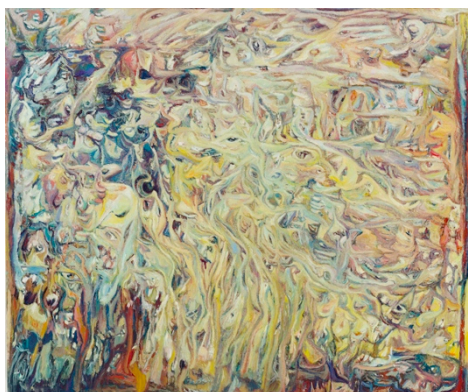

Freddy

510 WEST FRANKLIN STREET
BALTIMORE, MD 21201
INFO@FREDDYGALLERY.BIZ

Keith Mayerson
Iconscape 1, 2012
Oil on linen
20 x 16 inches

Keith Mayerson
Iconscape 2, 2012
Oil on linen
20 x 16 inches

Keith Mayerson
Iconscape 3, 2012
Oil on linen
22 x 30 inches

Freddy

510 WEST FRANKLIN STREET
BALTIMORE, MD 21201
INFO@FREDDYGALLERY.BIZ

Keith Mayerson
Large Iconscape, 2012
Oil on linen
36 x 48 inches

Keith Mayerson
Iconscape 4, 2012
Oil on linen
22 x 30 inches

Keith Mayerson
Iconscape 5, 2012
Oil on linen
30 x 36 inches