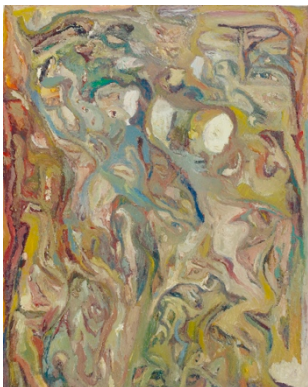

Freddy

510 WEST FRANKLIN STREET
BALTIMORE, MD 21201
INFO@FREDDYGALLERY.BIZ

Keith Mayerson
Iconscape 1, 2012
Oil on linen
20 x 16 inches

Keith Mayerson
Iconscape 2, 2012
Oil on linen
20 x 16 inches

Keith Mayerson
Iconscape 3, 2012
Oil on linen
22 x 30 inches

Freddy

510 WEST FRANKLIN STREET
BALTIMORE, MD 21201
INFO@FREDDYGALLERY.BIZ

Keith Mayerson
Large Iconscape, 2012
Oil on linen
36 x 48 inches

Keith Mayerson
Iconscape 4, 2012
Oil on linen
22 x 30 inches

Keith Mayerson
Iconscape 5, 2012
Oil on linen
30 x 36 inches