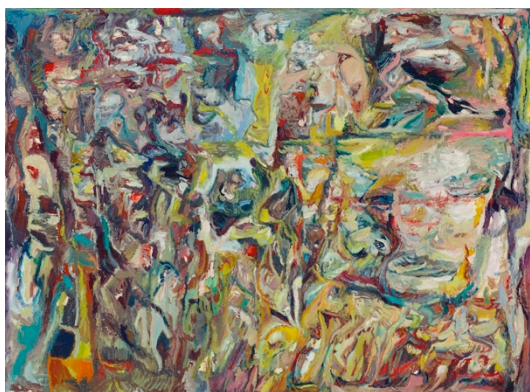

Keith Mayerson
Iconscape 4, 2012
Oil on linen
22 x 30 inches