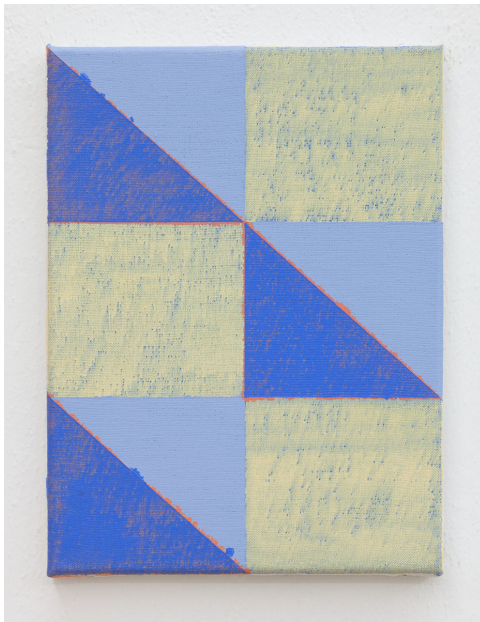

Joshua Abelow
Untitled (Abstraction "HJJ"), 2019
Oil on linen, 12 x 9 inches