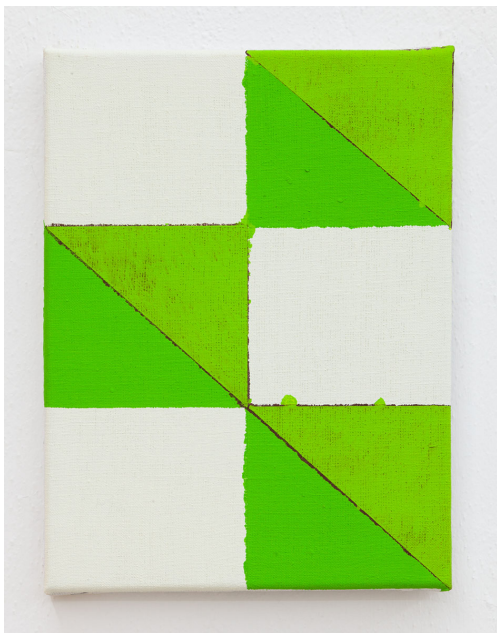

Joshua Abelow
Untitled (Abstraction "HAA"), 2019
Oil on linen, 12 x 9 inches