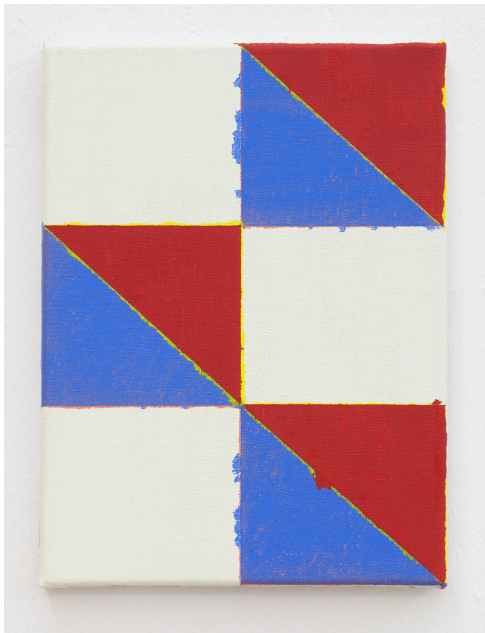

Susan Classen-Sullivan at (860) 512-2693

Sclassen-sullivan@mcc.commnet.edu

Joshua Abelow (clockwise from left of gallery entrance)

Joshua Abelow
Untitled (Abstraction "HMM"), 2019
Oil on linen, 12 x 9 inches

Joshua Abelow
Untitled (Abstraction "HDD"), 2019
Oil on linen, 12 x 9 inches

Joshua Abelow
Untitled (Abstraction "HU"), 2019
Oil on linen, 12 x 9 inches

Joshua Abelow
Untitled (Abstraction "HY"), 2019
Oil on linen, 12 x 9 inches