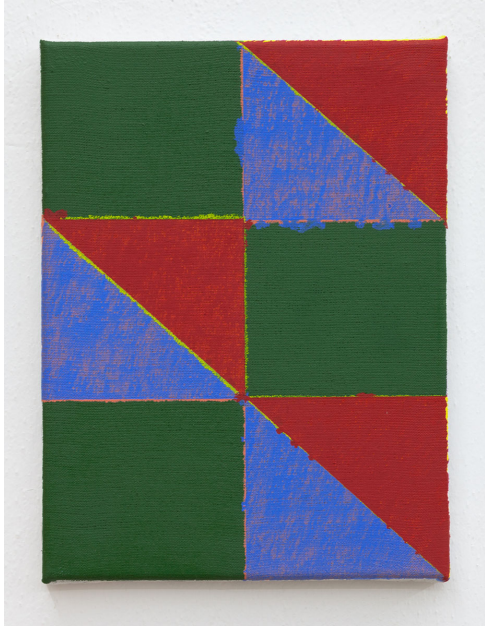

Joshua Abelow
Untitled (Abstraction "HZ"), 2019
Oil on linen, 12 x 9 inches