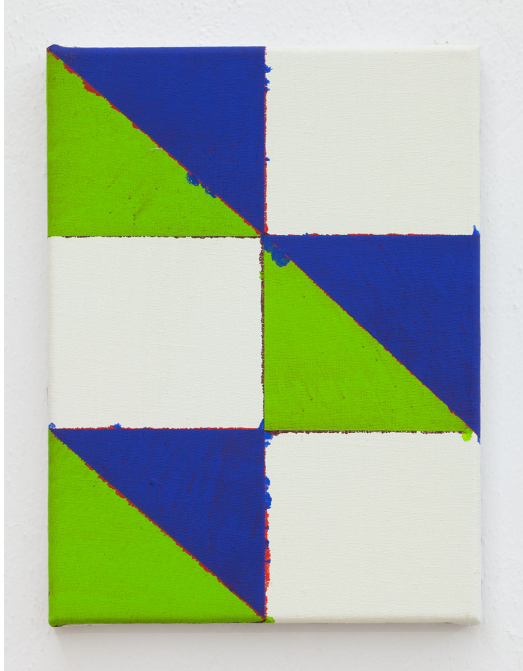

Joshua Abelow
Untitled (Abstraction "HHH"), 2019
Oil on linen, 12 x 9 inches