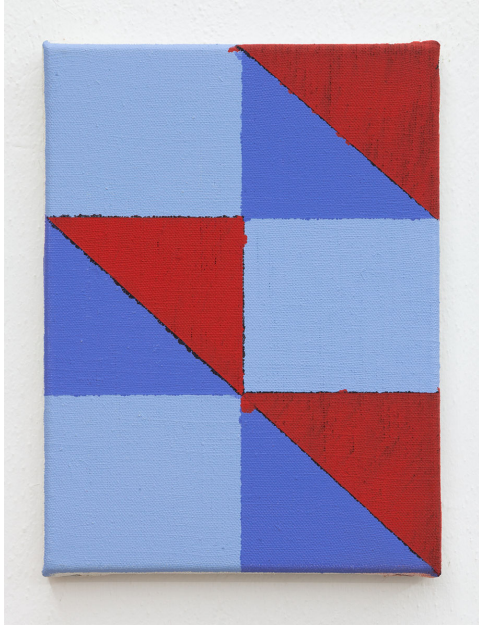

WORKS LIST

Joshua Abelow & William King

October 31st – December 4th, 2019

Hans Weiss Newspace Gallery
Manchester Community College
SBM Charitable Foundation Building
Great Path, Manchester, CT

For more information contact:

Susan Classen-Sullivan at (860) 512-2693

Sclassen-sullivan@mcc.commnet.edu

Joshua Abelow (clockwise from left of gallery entrance)

Joshua Abelow
Untitled (Abstraction "HMM"), 2019
Oil on linen, 12 x 9 inches