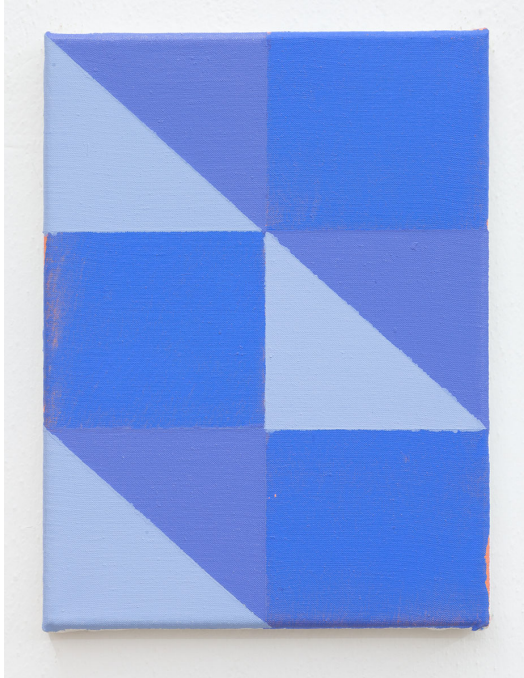

Joshua Abelow
Untitled (Abstraction "HLL"), 2019
Oil on linen, 12 x 9 inches