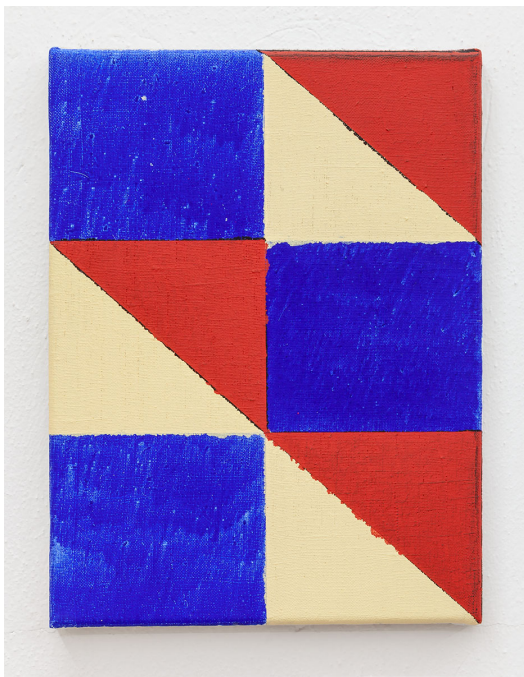

Joshua Abelow
Untitled (Abstraction "HQ"), 2019
Oil on linen, 12 x 9 inches