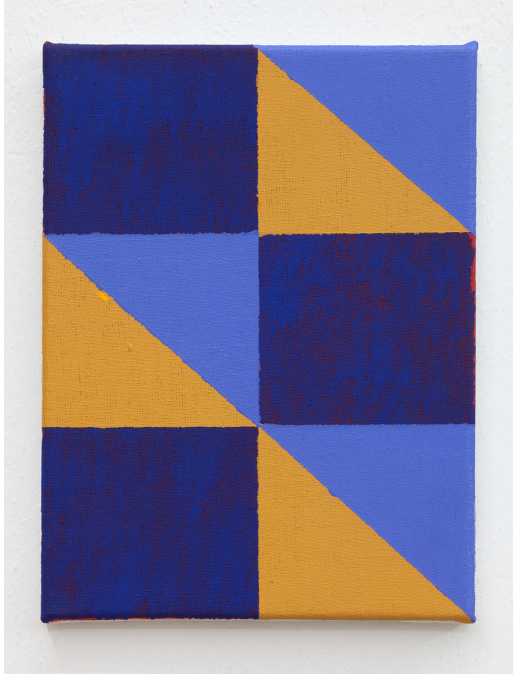

Susan Classen-Sullivan at (860) 512-2693

Sclassen-sullivan@mcc.commnet.edu

Joshua Abelow (clockwise from left of gallery entrance)

Joshua Abelow
Untitled (Abstraction "HMM"), 2019
Oil on linen, 12 x 9 inches

Joshua Abelow
Untitled (Abstraction "HDD"), 2019
Oil on linen, 12 x 9 inches

Joshua Abelow
Untitled (Abstraction "HU"), 2019
Oil on linen, 12 x 9 inches

Joshua Abelow
Untitled (Abstraction "HY"), 2019
Oil on linen, 12 x 9 inches