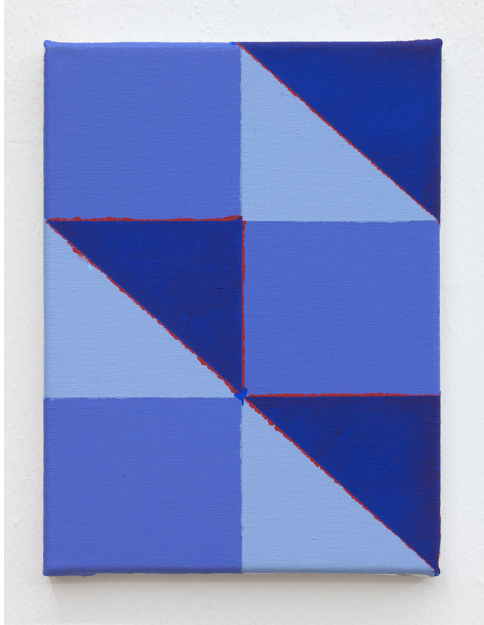

Joshua Abelow
Untitled (Abstraction "HFF"), 2019
Oil on linen, 12 x 9 inches