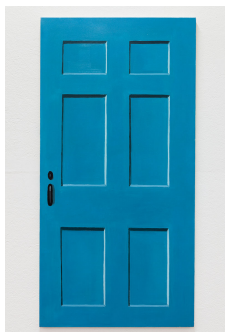

Richard Bosman  
*Frida Kahlo Door*, 2016  
Oil on canvas  
72 x 28 inches

Richard Bosman  
*Ad Reinhardt Door*, 2016  
Oil on canvas  
72 x 32 inches

Richard Bosman  
*Giorgio Morandi Door*, 2016  
Oil on canvas  
72 x 34 inches

Richard Bosman  
*Andy Warhol Door*, 2016  
Oil on canvas  
72 x 36 inches

Richard Bosman  
*Louise Bourgeois Door*, 2016  
Oil on canvas  
72 x 30 inches

Richard Bosman  
*Vincent van Gogh Door*, 2016  
Oil on canvas  
72 x 24 inches