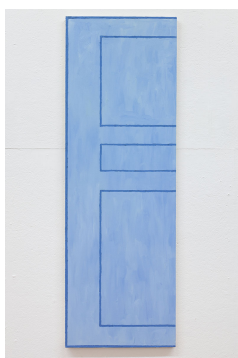

Richard Bosman  
*Frida Kahlo Door*, 2016  
Oil on canvas  
72 x 28 inches

Richard Bosman  
*Ad Reinhardt Door*, 2016  
Oil on canvas  
72 x 32 inches

Richard Bosman  
*Giorgio Morandi Door*, 2016  
Oil on canvas  
72 x 34 inches

Richard Bosman  
*Andy Warhol Door*, 2016  
Oil on canvas  
72 x 36 inches

Richard Bosman  
*Louise Bourgeois Door*, 2016  
Oil on canvas  
72 x 30 inches

Richard Bosman  
*Vincent van Gogh Door*, 2016  
Oil on canvas  
72 x 24 inches