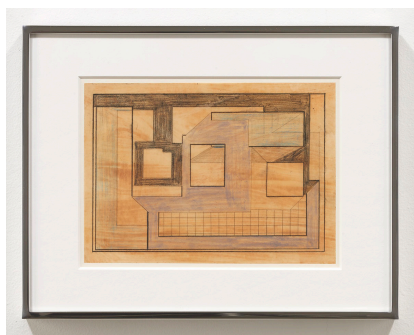

Suzanne Blank Redstone
Drawing for Portal 1, 1967
Paper, tracing paper, pencil and color pencil
Framed dimensions: 8.75 x 11.25 inches

Suzanne Blank Redstone
Drawing for Portal 2 #3, 1967
Paper, tracing paper, pencil and color pencil
Framed dimensions: 8.75 x 11.25 inches

Suzanne Blank Redstone
Drawing for Construction #6, 1968
Paper, tracing paper, pencil and color pencil
Framed dimensions: 10.25 x 11.25 inches

Suzanne Blank Redstone
Drawing for Portal-Descent #3, 1967
Paper, tracing paper, pencil and color pencil
Framed dimensions: 8.75 x 11.25 inches

Suzanne Blank Redstone
Drawing for Construction #7, 1968
Paper, tracing paper, pencil and color pencil
Framed dimensions: 10.25 x 11.25 inches

Suzanne Blank Redstone
Drawing for Construction #4, 1968
Paper, tracing paper, pencil and color pencil
Framed dimensions: 10.25 x 11.25 inches