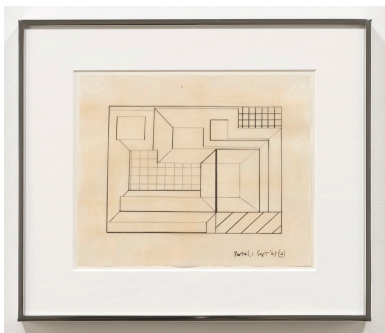

Suzanne Blank Redstone
Drawing for Construction #1, 1968
Paper, tracing paper, pencil
Framed dimensions: 10.25 x 11.25 inches

Suzanne Blank Redstone
Drawing for Portal 1 #2, 1967
Paper, tracing paper, pencil
Framed dimensions: 11 x 13 inches