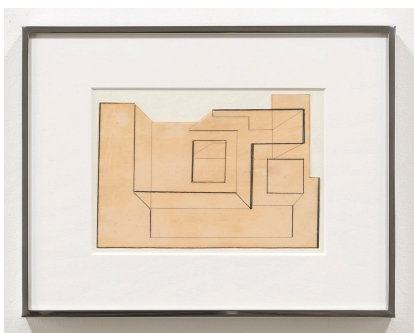

Suzanne Blank Redstone
Drawing for Portal 1, 1967
Paper, tracing paper, pencil and color pencil
Framed dimensions: 8.75 x 11.25 inches

Suzanne Blank Redstone
Drawing for Portal 2 #3, 1967
Paper, tracing paper, pencil and color pencil
Framed dimensions: 8.75 x 11.25 inches

Suzanne Blank Redstone
Drawing for Construction #6, 1968
Paper, tracing paper, pencil and color pencil
Framed dimensions: 10.25 x 11.25 inches

Suzanne Blank Redstone
Drawing for Portal-Descent #3, 1967
Paper, tracing paper, pencil and color pencil
Framed dimensions: 8.75 x 11.25 inches

Suzanne Blank Redstone
Drawing for Construction #7, 1968
Paper, tracing paper, pencil and color pencil
Framed dimensions: 10.25 x 11.25 inches

Suzanne Blank Redstone
Drawing for Construction #4, 1968
Paper, tracing paper, pencil and color pencil
Framed dimensions: 10.25 x 11.25 inches

Suzanne Blank Redstone
Drawing for Portal-Descent #1, 1967
Paper, tracing paper, pencil
Framed dimensions: 8.75 x 11.25 inches

Suzanne Blank Redstone
Drawing for Portal-Descent #2, 1967
Paper, tracing paper, pencil
Framed dimensions: 8.75 x 11.25 inches