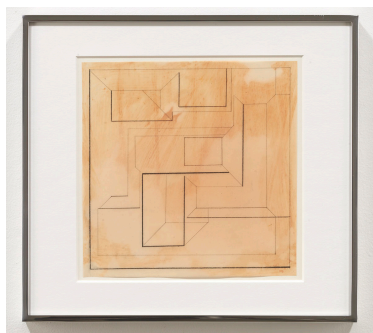

Suzanne Blank Redstone
Drawing for Portal 2(A) #7, 1967
Paper, tracing paper, pencil
Framed dimensions: 8.75 x 11.25 inches

Suzanne Blank Redstone
Drawing for Construction #1, 1968
Paper, tracing paper, pencil
Framed dimensions: 10.25 x 11.25 inches