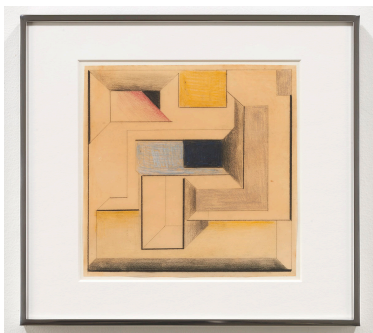

Suzanne Blank Redstone
Drawing for Portal 1 #2, 1967
Paper, tracing paper, pencil
Framed dimensions: 11 x 13 inches

Suzanne Blank Redstone
Drawing for Construction #3, 1968
Paper, tracing paper, pencil and color pencil
Framed dimensions: 10.25 x 11.25 inches