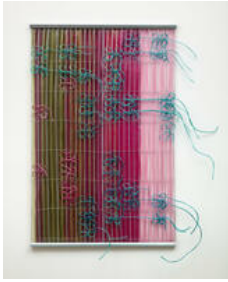

Diane Severin Nguyen
No Feeling is Final, 2019
LightJet C-print, steel frame
15 x 22 1/2 inches (38.10 x 57.15 cm)
Edition 2/3 + I AP

Diane Severin Nguyen
Holding Her Own, 2020
LightJet C-print, steel frame
15 x 10 inches (38.10 x 25.40 cm)
Edition 3/3 + I AP

Diane Severin Nguyen
Water Belonging, 2020
LightJet C-print, steel frame
15 x 10 inches (38.10 x 25.40 cm)
Edition 2/3 + I AP

Jacci Den Hartog
Never Land, 1992
Hydrocal, rubber
67 x 22 x 9 inches (170.18 x 55.88 x 22.86 cm)

★ STARS ★

Violet Dennison
TBD, 2021
Polyurethane, aluminum, stainless steel
74 x 50 x 2 inches (187.96 x 127.00 x 5.08 cm)

Shuriya Davis
Ilana's Repressed Sexual Desire, 2021
Oil on canvas
60 x 72 inches (152.40 x 182.88 cm)