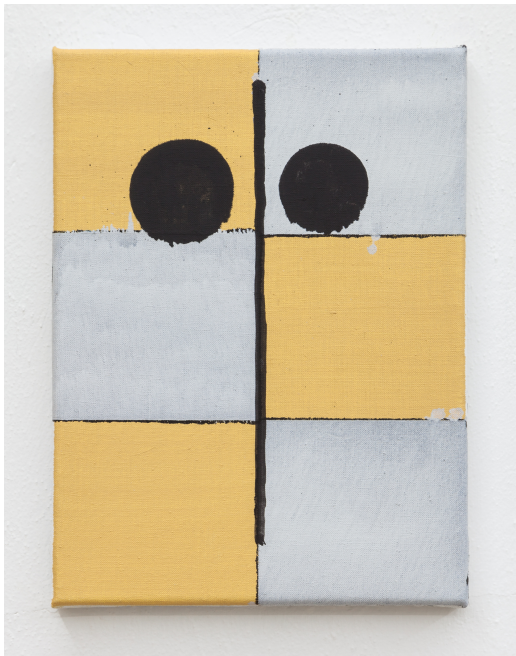

**“Know Show” at Massif Central  
Joshua Abelow works list**

Joshua Abelow  
Untitled, 2018  
Oil on linen, 12 x 9 inches

Joshua Abelow  
Untitled, 2018  
Oil on linen, 12 x 9 inches

Joshua Abelow  
Untitled, 2016  
Oil on linen, 12 x 9 inches

Joshua Abelow  
Untitled (Abstraction "HA"), 2017  
Oil on linen, 12 x 9 inches

Joshua Abelow  
Untitled, 2018  
Oil on linen, 12 x 9 inches

Joshua Abelow  
Untitled (Abstraction "HK"), 2018  
Oil on linen, 12 x 9 inches

Joshua Abelow  
Untitled, 2017  
Oil on linen, 12 x 9 inches

Joshua Abelow  
"Self-Portrait," 2019  
Oil on linen, 12 x 9 inches

Joshua Abelow  
Untitled, 2018  
Oil on linen, 12 x 9 inches

Joshua Abelow  
Untitled, 2017  
Oil on linen, 12 x 9 inches

Joshua Abelow  
"Call Me Abstract," 2010  
Oil on linen, 30 x 24 inches