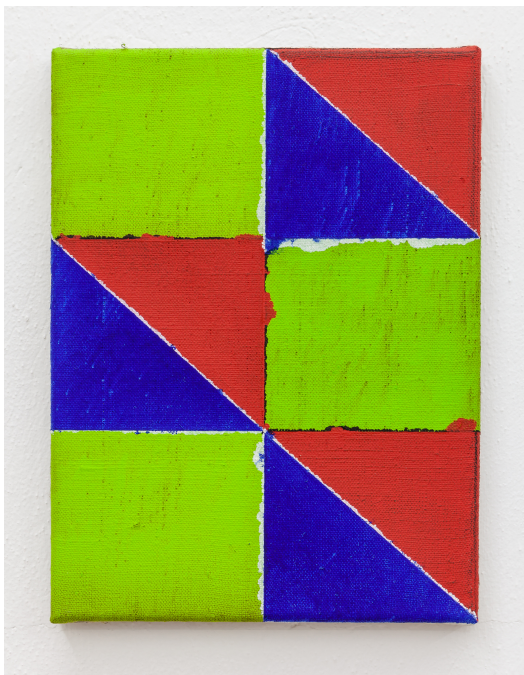

**“Know Show” at Massif Central  
Joshua Abelow works list**

Joshua Abelow  
Untitled, 2018  
Oil on linen, 12 x 9 inches

Joshua Abelow  
Untitled, 2018  
Oil on linen, 12 x 9 inches

Joshua Abelow  
Untitled, 2016  
Oil on linen, 12 x 9 inches

Joshua Abelow  
Untitled (Abstraction "HA"), 2017  
Oil on linen, 12 x 9 inches

Joshua Abelow  
Untitled, 2018  
Oil on linen, 12 x 9 inches

Joshua Abelow  
Untitled (Abstraction "HK"), 2018  
Oil on linen, 12 x 9 inches