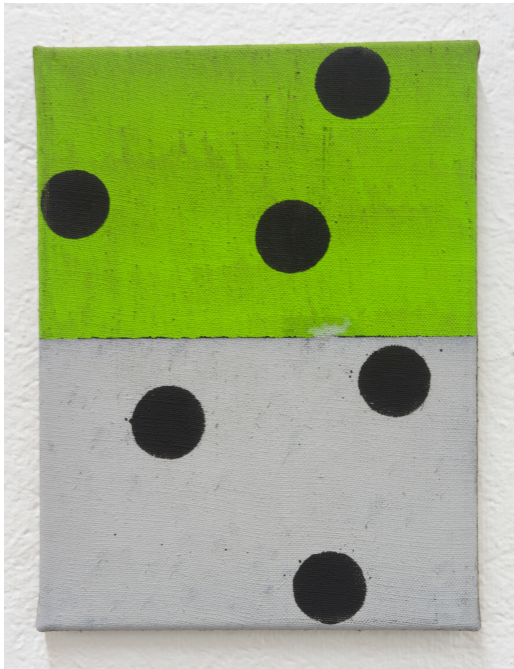

**“Know Show” at Massif Central  
Joshua Abelow works list**

Joshua Abelow  
Untitled, 2018  
Oil on linen, 12 x 9 inches

Joshua Abelow  
Untitled, 2018  
Oil on linen, 12 x 9 inches

Joshua Abelow  
Untitled, 2016  
Oil on linen, 12 x 9 inches

Joshua Abelow  
Untitled (Abstraction "HA"), 2017  
Oil on linen, 12 x 9 inches

Joshua Abelow  
Untitled, 2018  
Oil on linen, 12 x 9 inches

Joshua Abelow  
Untitled (Abstraction "HK"), 2018  
Oil on linen, 12 x 9 inches

Joshua Abelow  
Untitled, 2017  
Oil on linen, 12 x 9 inches

Joshua Abelow  
"Self-Portrait," 2019  
Oil on linen, 12 x 9 inches

Joshua Abelow  
Untitled, 2018  
Oil on linen, 12 x 9 inches

Joshua Abelow  
Untitled, 2017  
Oil on linen, 12 x 9 inches

Joshua Abelow  
"Call Me Abstract," 2010  
Oil on linen, 30 x 24 inches