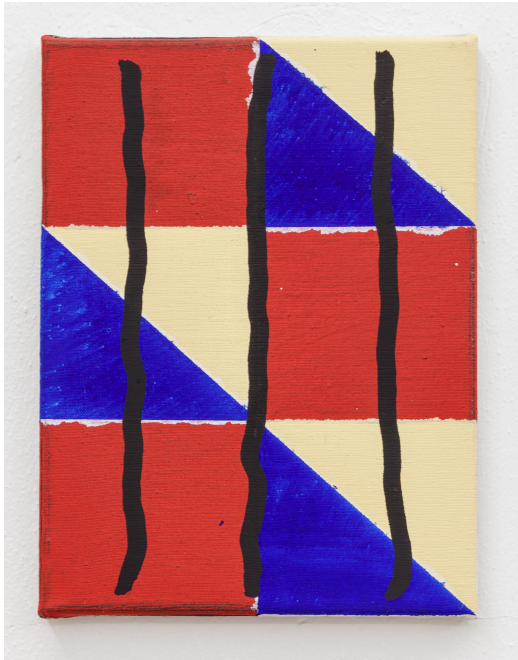

**“Know Show” at Massif Central  
Joshua Abelow works list**

Joshua Abelow  
Untitled, 2018  
Oil on linen, 12 x 9 inches

Joshua Abelow  
Untitled, 2018  
Oil on linen, 12 x 9 inches

Joshua Abelow  
Untitled, 2016  
Oil on linen, 12 x 9 inches

Joshua Abelow  
Untitled (Abstraction "HA"), 2017  
Oil on linen, 12 x 9 inches

Joshua Abelow  
Untitled, 2018  
Oil on linen, 12 x 9 inches

Joshua Abelow  
Untitled (Abstraction "HK"), 2018  
Oil on linen, 12 x 9 inches

Joshua Abelow  
Untitled, 2017  
Oil on linen, 12 x 9 inches

Joshua Abelow  
"Self-Portrait," 2019  
Oil on linen, 12 x 9 inches

Joshua Abelow  
Untitled, 2018  
Oil on linen, 12 x 9 inches

Joshua Abelow  
Untitled, 2017  
Oil on linen, 12 x 9 inches