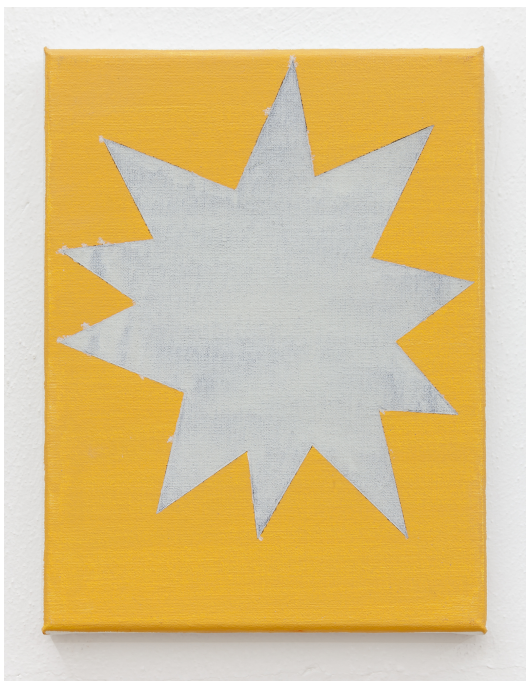

**“Know Show” at Massif Central  
Joshua Abelow works list**

Joshua Abelow  
Untitled, 2018  
Oil on linen, 12 x 9 inches

Joshua Abelow  
Untitled, 2018  
Oil on linen, 12 x 9 inches

Joshua Abelow  
Untitled, 2016  
Oil on linen, 12 x 9 inches

Joshua Abelow  
Untitled (Abstraction "HA"), 2017  
Oil on linen, 12 x 9 inches

Joshua Abelow  
Untitled, 2018  
Oil on linen, 12 x 9 inches

Joshua Abelow  
Untitled (Abstraction "HK"), 2018  
Oil on linen, 12 x 9 inches