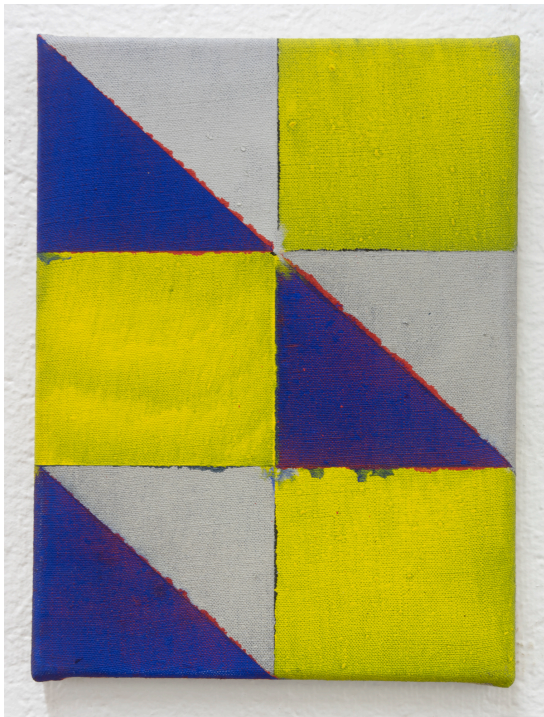

**“Know Show” at Massif Central  
Joshua Abelow works list**

Joshua Abelow  
Untitled, 2018  
Oil on linen, 12 x 9 inches

Joshua Abelow  
Untitled, 2018  
Oil on linen, 12 x 9 inches

Joshua Abelow  
Untitled, 2016  
Oil on linen, 12 x 9 inches

Joshua Abelow  
Untitled (Abstraction "HA"), 2017  
Oil on linen, 12 x 9 inches

Joshua Abelow  
Untitled, 2018  
Oil on linen, 12 x 9 inches

Joshua Abelow  
Untitled (Abstraction "HK"), 2018  
Oil on linen, 12 x 9 inches

Joshua Abelow  
Untitled, 2017  
Oil on linen, 12 x 9 inches

Joshua Abelow  
"Self-Portrait," 2019  
Oil on linen, 12 x 9 inches

Joshua Abelow  
Untitled, 2018  
Oil on linen, 12 x 9 inches

Joshua Abelow  
Untitled, 2017  
Oil on linen, 12 x 9 inches

Joshua Abelow  
"Call Me Abstract," 2010  
Oil on linen, 30 x 24 inches