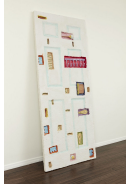

BUSY BOX
HANNAH GREELY
September 8 – October 19, 2019

1.

Hannah Greely
Deadlock, 2019
Aquarestin, Magic Sculpt, fiberglass,
cardboard and tempera
81 x 32 x 2 3/4 inches

2.

Hannah Greely
Jam Session, 2019
Plaster, tempera and a sheet of
paper
6 x 19 x 16 inches

3.

Hannah Greely
The Colony, 2019
Aquarestin, Magic Sculpt, fiberglass,
dirt, cardboard, wire, canvas and
acrylic
25 x 34 3/8 x 4 1/4 inches

4.

Hannah Greely
Peeper, 2019
Aquarestin, fiberglass, plaster,
canvas, cardboard, sunglasses,
binoculars, tempera and acrylic
21 3/4 x 19 1/2 x 12 1/2 inches

5.

Hannah Greely
Tool Kit, 2019
Plaster, cardboard, aluminum rod,
Magic Sculpt and tempera
13 1/2 x 18 x 18 inches