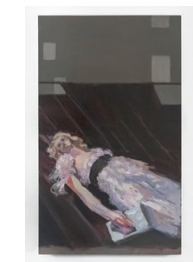

Janet Werner

Brown room (tilt), 2020 Huile
sur toile / Oil on canvas
101.5 x 61 cm (40 x 24 in.)