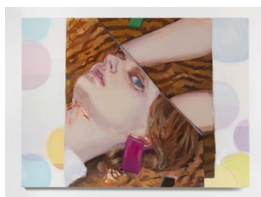

## Janet Werner - There There, 2021

**Janet Werner**  
*VAR*, 2020  
Huile sur toile / Oil on canvas  
213.5 x 170 cm (84 x 67 in.)

**Janet Werner**  
*Plaza (gold room)*, 2021 Huile  
sur toile / Oil on canvas 193 x  
152.5 cm (76 x 60 in.) BE-

**Janet Werner**  
*Pink suit*, 2020  
Huile sur toile / Oil on canvas  
170 x 152.5 cm (67 x 60 in.)

**Janet Werner**  
*Rabbit*, 2020  
Huile sur toile / Oil on canvas  
129.5 x 175.5 cm (51 x 69 in.)

**Janet Werner**  
*Lauren (yellow suit)*, 2021  
Huile sur toile / Oil on canvas  
175.5 x 129.5 cm (69 x 51 in.)

**Janet Werner**

*Suite*, 2020

Huile sur toile / Oil on canvas  
175.5 x 129.5 cm (69 x 51 in.)