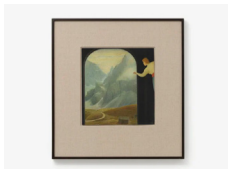

### UPSTAIRS GALLERY

*Untitled (Mother and Baby, dusk), 2020*

Gouache on paper  
Unframed: left panel: 24 x 34.4 cm (9 ½ x 13 ½ in)  
right panel: 24 x 20 cm (9 ½ x 7 ⅞ in)  
Framed: 54.3 x 83.7 cm (21 ⅜ x 33 in)  
(AJG-GL-00187)

*Untitled (Garden), 2021*

Gouache on paper  
Unframed: 25.6 x 33.7 cm (10 ⅛ x 13 ¼ in)  
Framed: 56 x 62 x 4 cm (22 ⅛ x 24 ¾ x 1 ⅝ in)  
(AJG-GL-00195)

*Untitled (Ladder), 2020*

Gouache on paper  
Unframed: 38 x 47 cm (15 x 18 ½ in)  
Framed: 69.2 x 75.4 x 4 cm (27 ¼ x 29 ¾ x 1 ⅝ in)  
(AJG-GL-00191)