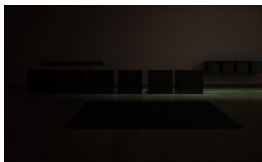

Untitled (Skylight), 2021
dye sublimation print on museum box
48 x 78 3/4 inches
121.9 x 200 cm
Edition 1 of 6, 1 AP
(MP# LL--799)