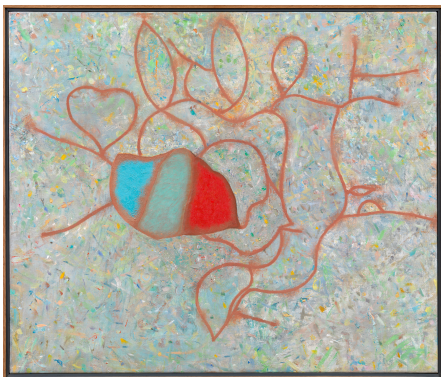

#### **Prunella Clough, *Swags***

1993

Oil on canvas

111.5 x 116.5 cm / 43.88 x 45.88 in

#### **Prunella Clough, *Canopy & Car***

date unknown

Oil on board

46.5 x 37.5 cm / 18.25 x 14.75 in

**Prunella Clough, *Winter Garden***

1960

Oil on canvas

69 x 56 cm / 27.13 x 22.13 in

**Prunella Clough, *Rain/Tree/Window***

1978

Painted cardboard relief

41 x 28.5 cm / 16.14 x 11.22 in

**Prunella Clough, *Reflection***

1984

Oil on canvas  
23 x 25 cm / 9.13 x 9.88 in

**Prunella Clough, *Fancy Goods Two***

1992

Oil on canvas  
81 x 96.5 cm / 31.89 x 37.99 in

**Amy Sillman, *Untitled***

2020