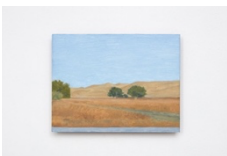

Carol Rhodes
Sea and Motorway, 1998
oil on board
41.8 x 47.7 cm, 16 1/2 x 18 3/4
42 x 48 cm, 16 1/2 x 18 7/8 ins framed
(MA-RHODC-00001)

Andreas Eriksson
Unsol, 2021
acrylic, oil and oil egg tempera on canvas
204 x 284 cm
80 1/4 x 111 3/4 ins
(MA-ERIKA-00001)

Lois Dodd
Road into Long Cove Quarry, 1988
oil on linen
198.1 x 90.2 cm
78 x 35 1/2 ins
(MA-DODDL-00043)

Eleanor Ray
Dusk, 2020
oil on panel
15.2 x 22.9 cm
6 x 9 ins
(MA-RAYEL-00001)

Eleanor Ray
Ucross, September, 2020
oil on panel
16.5 x 21.6 cm
6 1/2 x 8 1/2 ins
(MA-RAYEL-00002)