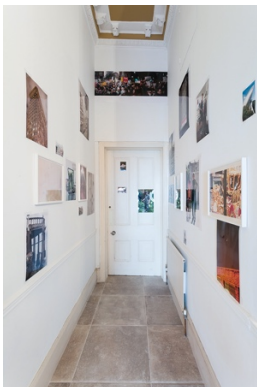

Wolfgang Tillmans
Moon in Earthlight
installation view, Morena di Luna, Hove
2021
© Wolfgang Tillmans, courtesy Maureen Paley, London / Hove