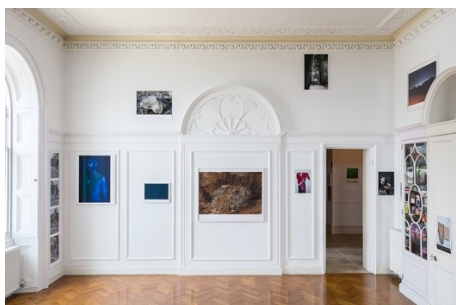

MAUREEN PALEY.
MORENA DI LUNA

WOLFGANG TILLMANS

Moon in Earthlight
3 July - 5 September 2021

Wolfgang Tillmans
Moon in Earthlight
installation view, Morena di Luna, Hove
2021
© Wolfgang Tillmans, courtesy Maureen Paley, London / Hove

Wolfgang Tillmans
Moon in Earthlight
installation view, Morena di Luna, Hove
2021
© Wolfgang Tillmans, courtesy Maureen Paley, London / Hove

Wolfgang Tillmans
Moon in Earthlight
installation view, Morena di Luna, Hove
2021
© Wolfgang Tillmans, courtesy Maureen Paley, London / Hove