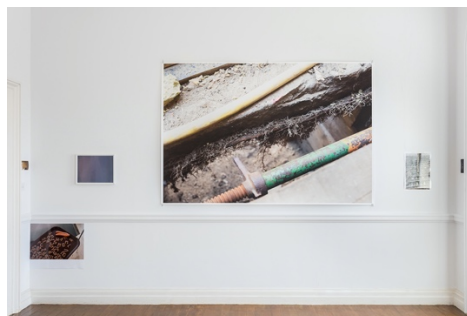

Wolfgang Tillmans
Moon in Earthlight
installation view, Morena di Luna, Hove
2021
© Wolfgang Tillmans, courtesy Maureen Paley, London / Hove