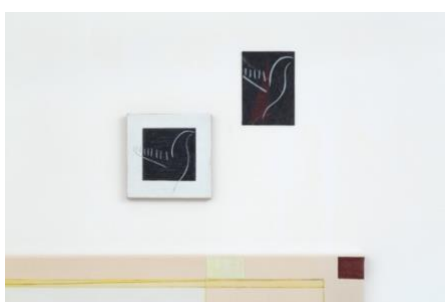

MAUREEN PALEY.
STUDIO M

AVIS NEWMAN

The Weight of Souls I

10 June – 30 July 2021

Caption for all images:

AVIS NEWMAN

The Weight of Souls I, 2017-18

acrylic paint and chalk on cotton duck canvas and canvas board, 13 part work:

1. 165 cm x 240 cm, 2. 190 cm x 240 cm, 3. 25 cm x 30 cm,
4. 20 cm x 25 cm, 5. 25.5 cm x 25.5 cm, 6. 26 cm x 25.5 cm,
7. 20 cm x 20 cm, 8. 18 cm x 13 cm, 9. 25 cm x 30 cm, 10.
25.5 cm x 20.5 cm, 11. 25.5cm x 20.5 cm, 12. 25.5 cm x 30
cm, 13. 20.5 cm x 20.5 cm