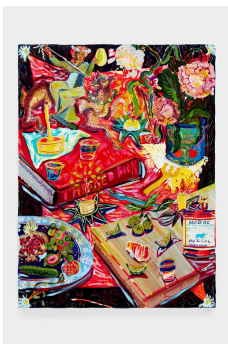

# GNYP

Kate Pincus-Whitney  
**Parilla in the Boedo (Capital City Buenos Aires)**  
**Paradise à la carte**  
2021  
Acrylic, Polycolor, Gouache on canvas  
76.2 x 101.6 cm  
30 x 40 in  
unframed

Kate Pincus-Whitney  
**Hecate's Blue Tulips**  
**Feast in the Neon Jungle**  
2021  
Acrylic, Polycolor, Gouache on canvas  
101.6 x 76.2 cm  
40 x 30 in  
unframed