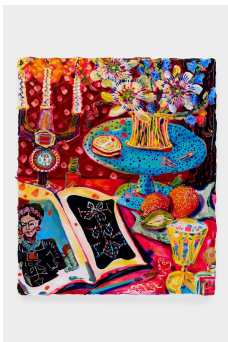

# GNYP

Kate Pincus-Whitney  
**Parilla in the Boedo (Capital City Buenos Aires)**  
**Paradise à la carte**  
2021  
Acrylic, Polycolor, Gouache on canvas  
76.2 x 101.6 cm  
30 x 40 in  
unframed

Kate Pincus-Whitney  
**Hecate's Blue Tulips**  
**Feast in the Neon Jungle**  
2021  
Acrylic, Polycolor, Gouache on canvas  
101.6 x 76.2 cm  
40 x 30 in  
unframed

Kate Pincus-Whitney  
**A Matter of Heart (Dionysus and the Red Book)**  
**Feast in the Neon Jungle**  
2021  
Acrylic, Polycolor, Gouache on canvas  
101.6 x 76.2 cm  
40 x 30 in  
unframed

Kate Pincus-Whitney  
**As the Passion Flowers Bloom/Return from the East**  
**Paradise à la carte**  
2021  
Acrylic, Polycolor, Gouache on canvas  
60.96 x 50.8 cm  
24 x 20 in  
unframed