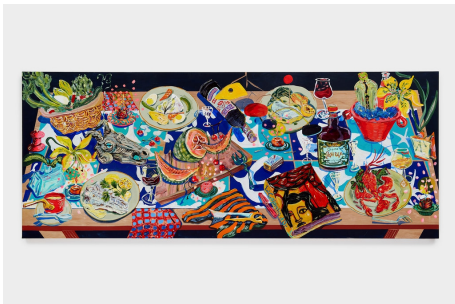

## Kate Pincus-Whitney: Paradise à la carte

September 3, 2021 - October 3, 2021

Kate Pincus-Whitney

**Campo di Fiore**

**Paradise à la carte**

2021

Acrylic, Polycolor, Gouache and Carving on Wooden

Door

81.28 x 203.2 cm

32 x 80 in

unframed

Kate Pincus-Whitney

**Mellons and Pastis at La Colombe d'Or**

**Paradise à la carte**

2021

Acrylic, Polycolor, Gouache and Carving on Wooden

Kate Pincus-Whitney

**Florentine Steak (Chencchi Rome)**

**Paradise à la carte**

2021

Acrylic, Polycolor, Gouache on canvas

50.8 x 40.64 cm

20 x 16 in

unframed