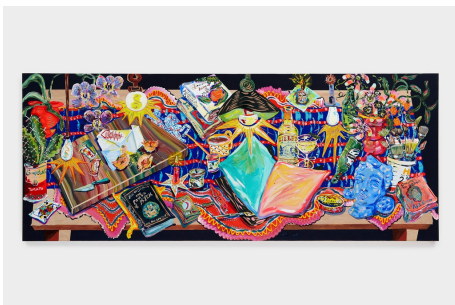

Kate Pincus-Whitney

Night Studio (When I drag my bones to bed)

Paradise à la carte

2021

Acrylic, Polycolor, Gouache and Carving on Wooden

Door

81.28 x 203.2 cm

32 x 80 in

unframed

All prices are not including VAT

GNYP / KNESEBECKSTRASSE 96 / 10623 BERLIN / TEL +49 (0)30 31 01 40 10 / www.gnypgallery.com