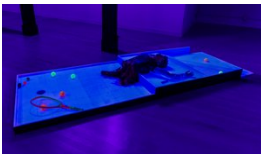

Tony Hope

Untitled, 2021

mixed materials

15³/₈ x 49⁵/₈ x 144¹/₄ in.

TH008