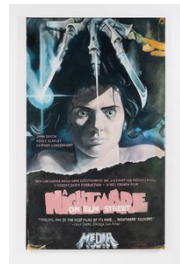

Untitled, 2021

mixed materials

dimensions variable

TH005

Tony Hope

Untitled, 2021

mixed materials

62.5 x 256 x 36³/₈ in.

158.8 x 650.2 x 92.4 cm

TH004

Tony Hope
Untitled, 2021
acrylic and resin on canvas
46³/₄ x 30⁷/₈ x 1³/₈ in.
118.8 x 78.4 x 3.5 cm
TH021

Tony Hope
Untitled, 2021
mixed materials
87 x 51¹/₈ x 234³/₄ in.
221 x 129.9 x 596.3 cm
TH006

Tony Hope
Untitled, 2021
mixed materials
58 x 61.5 x 151⁷/₈ in.
147.3 x 156.2 x 385.8 cm
TH007

Tony Hope
Untitled, 2021
acrylic on canvas
75³/₄ x 45¹/₄ x 1⁵/₈ in.
192.4 x 114.9 x 4.1 cm
TH016

Tony Hope
Untitled, 2021
acrylic on canvas
49⁵/₈ x 78³/₄ x 2 in.
126.1 x 200 x 5.1 cm
TH017