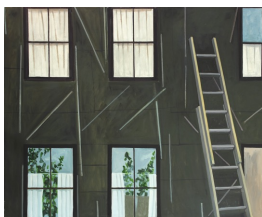

Front of House and Ladder, 1985
oil on linen
40 x 50 inches
(LD 85.43)