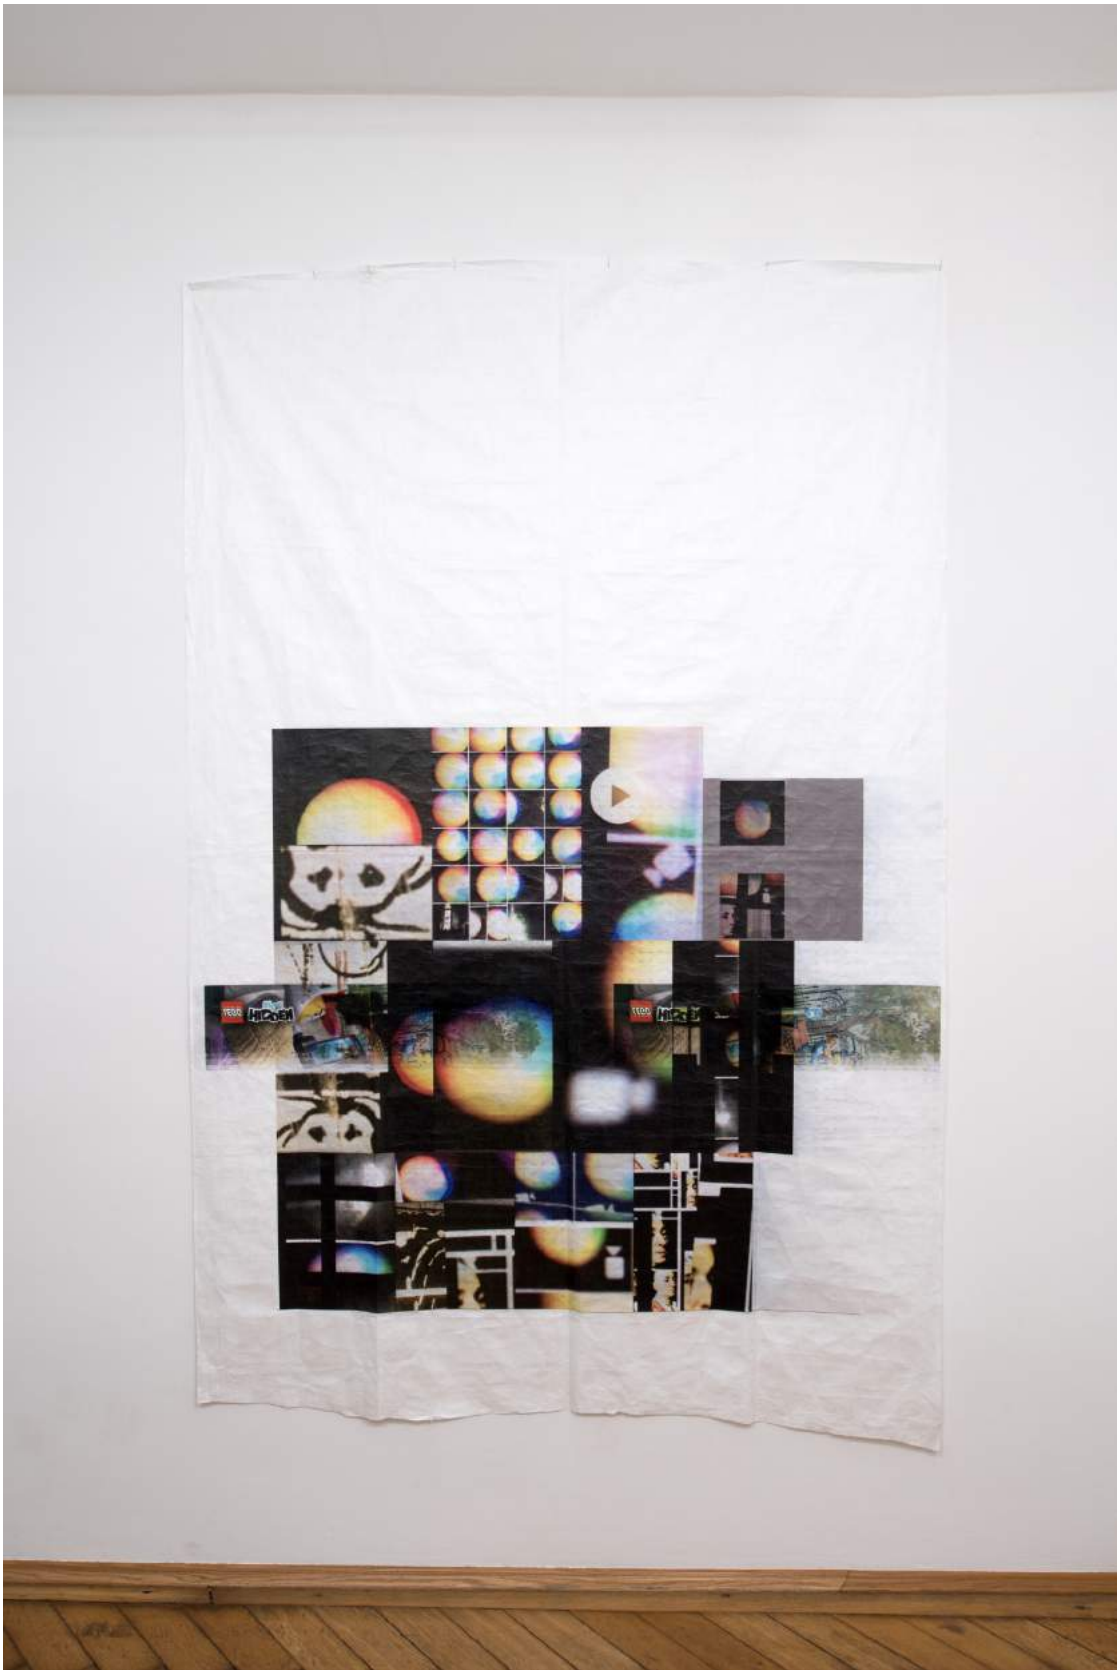

Dan Graham
Water Float on a New Jersey Highway Store, 2006
C-print
20,2 x 27,5 cm