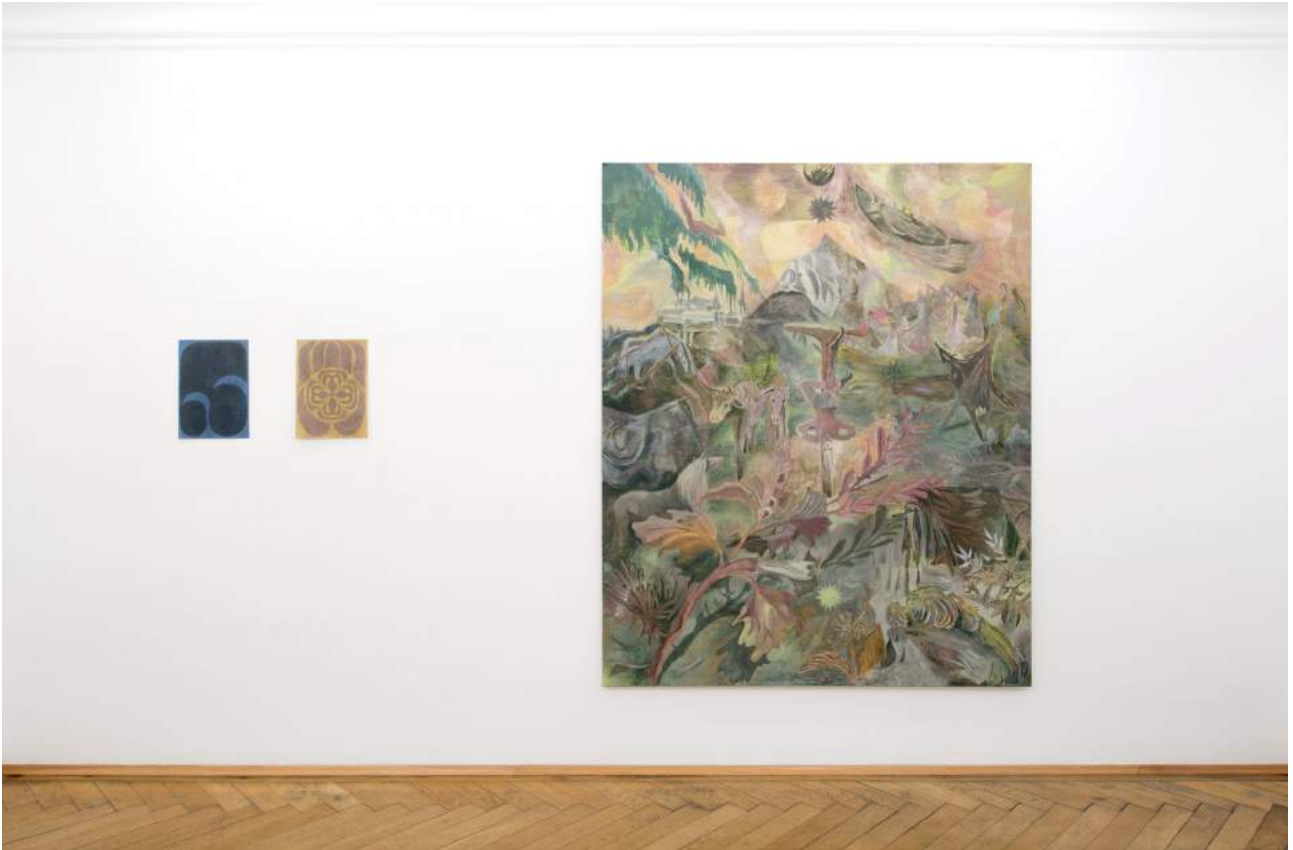

Gabi Dziuba
Träne 2, 2020
750 gold
Lost wax process
Unique copy

Installation view

Berthold Reiß
Lichtung, 2020
Watercolour on paper
38 x 27 cm

Klee, 2020
Watercolour on paper
38 x 27 cm

Mahlergruppe
Untitled, 2020
Acylic on canvas
200 x 160 cm