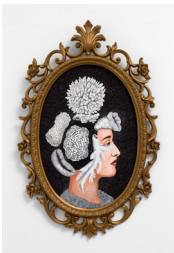

**LEZLEY SAAR**  
*BLACK GARDEN*  
 SEPTEMBER 18 - NOVEMBER 6, 2021

**Lezley Saar**  
*They have blossomed from the lands of death, These flowers which a long-wrought dream has poured, 2021*  
 Acrylic on fabric on board in found Syroco frame  
 31 x 16 inches (78.7 x 40.6 cm)  
 LS015

**Lezley Saar**  
*Through the tidal wave of a terrible season, 2021*  
 Acrylic and mixed media on fabric banner  
 78 x 51 inches (198.1 x 129.5 cm)  
 LS022

**Lezley Saar**  
*Through the black water the slow diamonds, 2021*  
 Acrylic on fabric on board in found Syroco frame  
 29 x 19 inches (73.7 x 48.3 cm)  
 LS017

**Lezley Saar**  
*Illumination of a capsized sun, 2021*  
 Acrylic and mixed media on fabric banner  
 81 x 45 inches (205.7 x 114.3 cm)  
 LS023

**Lezley Saar**  
*Of the luminous hours glittered, strange, 2021*  
 Acrylic on fabric on board in found Syroco frame  
 31 x 16 inches (78.7 x 40.6 cm)  
 LS018

**Lezley Saar**  
*The key that opens wide her gates of horn To emanations of delivered souls, 2021*  
 Acrylic on fabric on board in found Syroco frame  
 30 x 15 1/2 inches (76.2 x 39.4 cm)  
 LS019