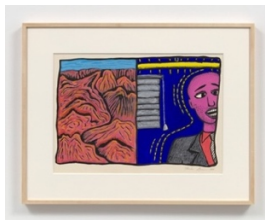

Renée Green
Metonymies (i), 1984
Gouache on paper
Artwork: 13 3/4 x 19 3/4 in
(34.9 x 50.2cm)
Framed: 19 x 24 3/8 x 1 3/8
in (48.3 x 61.9 x 3.5cm)
(RG9449)

Renée Green
Metonymies (j), 1984
Gouache on paper
Artwork: 13 3/4 x 19 3/4 in
(34.9 x 50.2cm)
Framed: 19 x 24 3/8 x 1 3/8
in (48.3 x 61.9 x 3.5cm)
(RG9448)