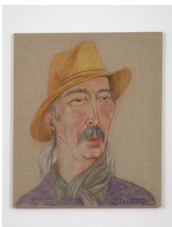

BORTOLAMI

Marcia Schwartz

Marcia Schwartz
Fondo I, 2007
Mixed media
9 2/5 x 13 3/10 in (24 x 34 cm)
(MCS0025)

Marcia Schwartz
Fondo D, 2007
Mixed media
9 2/5 x 13 3/10 in (23 x 34 cm)

(MCS0024)

Marcia Schwartz
Fondo L, 2008
Mixed media
29 1/2 x 56 3/5 in (75 x 144 cm)
(MCS0023)

Marcia Schwartz
Flor de río (River flower), 2004
Oil on burlap
47 1/4 x 35 3/8 in (120 x 90 cm)
(MCS0022)

Marcia Schwartz
Pino (altanero) (Pino (arrogant)), 2016
Pastel on linen
35 3/8 x 29 7/8 in (90 x 76 cm)
(MCS0021)

Marcia Schwartz
El Tomate, 1994
Charcoal on burlap
39 3/8 x 27 1/2 in (100 x 70 cm)
(MCS0020)

BORTOLAMI

Marcia Schwartz
Alegria, Alegria, 1976
Acrylic on cardboard
26 3/4 x 18 7/8 in (68 x 48 cm)
(MCS0018)