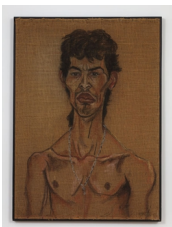

BORTOLAMI

Marcia Schwartz

Marcia Schwartz
Fondo I, 2007
Mixed media
9 2/5 x 13 3/10 in (24 x 34 cm)
(MCS0025)

Marcia Schwartz
Fondo D, 2007
Mixed media
9 2/5 x 13 3/10 in (23 x 34 cm)

(MCS0024)

Marcia Schwartz
Fondo L, 2008
Mixed media
29 1/2 x 56 3/5 in (75 x 144 cm)
(MCS0023)

Marcia Schwartz
Flor de río (River flower), 2004
Oil on burlap
47 1/4 x 35 3/8 in (120 x 90 cm)
(MCS0022)

Marcia Schwartz
Pino (altanero) (Pino (arrogant)), 2016
Pastel on linen
35 3/8 x 29 7/8 in (90 x 76 cm)
(MCS0021)

Marcia Schwartz
El Tomate, 1994
Charcoal on burlap
39 3/8 x 27 1/2 in (100 x 70 cm)
(MCS0020)

BORTOLAMI

Marcia Schwartz
Alegria, Alegria, 1976
Acrylic on cardboard
26 3/4 x 18 7/8 in (68 x 48 cm)
(MCS0018)