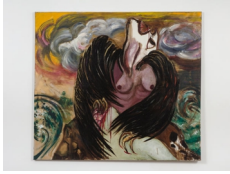

BORTOLAMI

Marcia Schwartz

Erinia (el misterio del arte) (Erinyes (the mystery of Art)), 2003

Mixed media on canvas
59 x 78 3/4 in (150 x 200 cm)
(MCS0012)