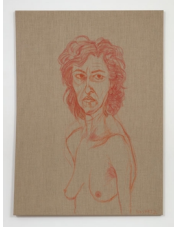

BORTOLAMI

Marcia Schwartz

55, 2010

Sepia on burlap

56 1/4 x 40 1/2 in (143 x 103 cm)

(MCS0004)