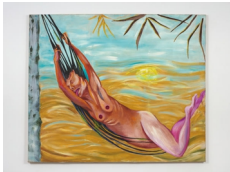

Marcia Schwartz
Ensueño (Daydream), 1992
Oil on canvas
59 x 70 7/8 in (150 x 180 cm)
(MCS0016)