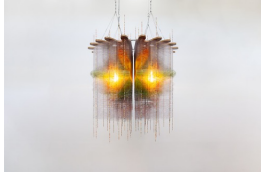

JORGE PARDO

Gisela

2021

Parota wood, aluminum, painted petg plastic,
stainless steel, light fixture, light

62.99 x 86.61 x 86.61 inches

160 x 220 x 220 cm

(JP 21/028)