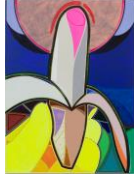

小香蕉 Little Banana

2020-2021

布面丙烯，水彩，油彩，油漆 acrylic, watercolor, oil and paint on canvas
270×200 cm