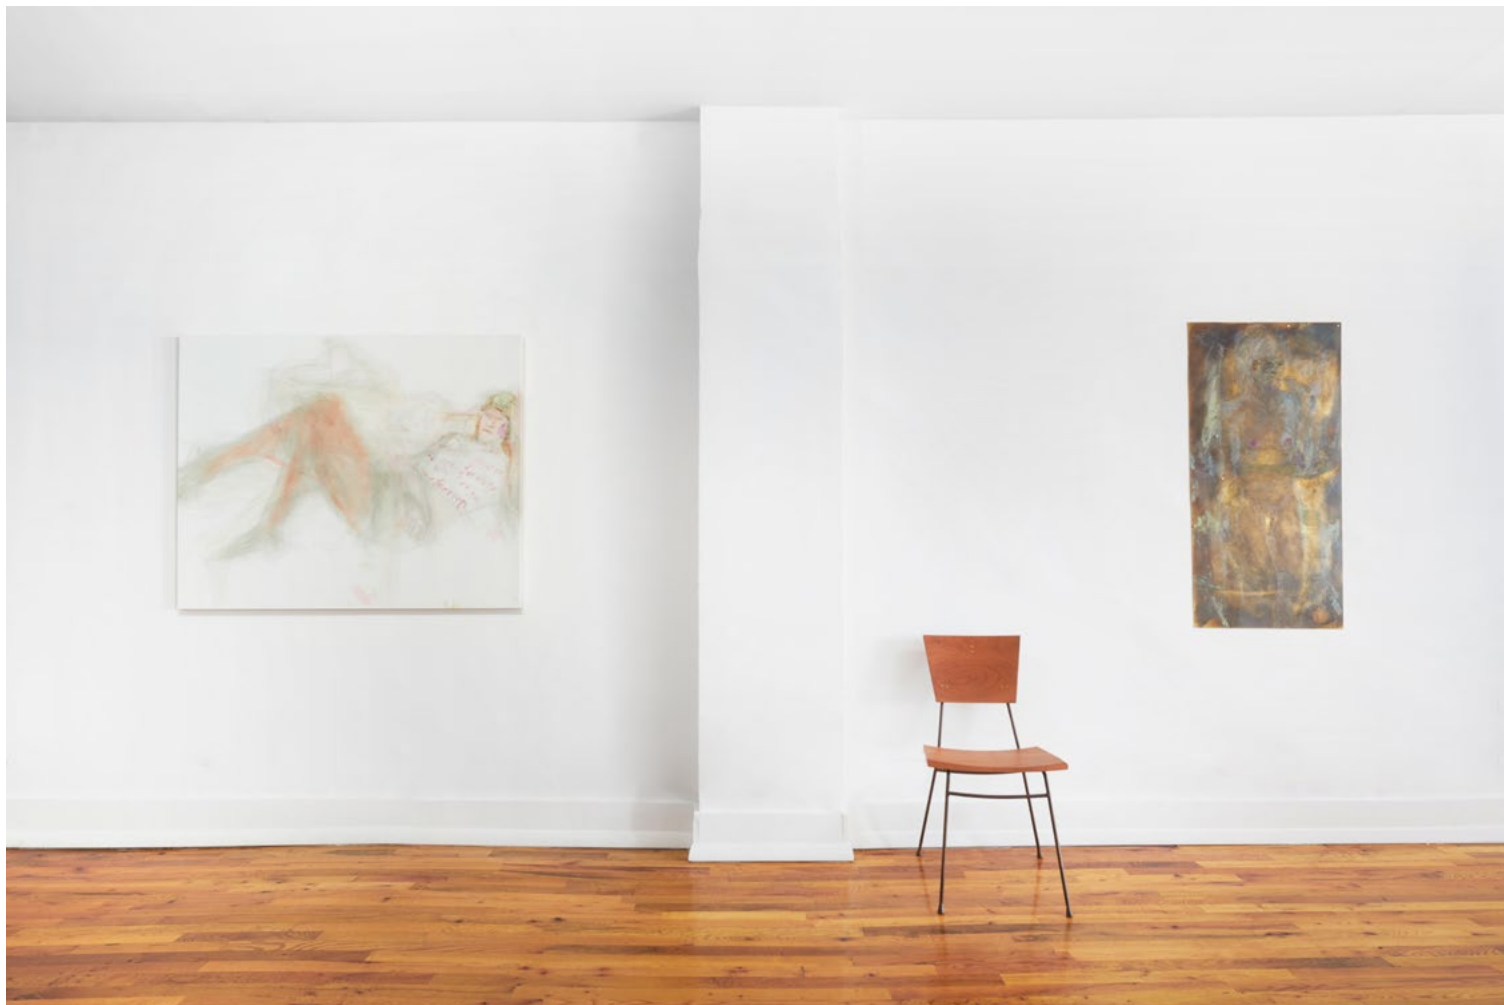

Downs & Ross

---

96 Bowery, 2nd Floor, New York NY 10013

Exhibition view

Willa Chasmsweet Wasserman: *chasm sweet*

2021

Downs & Ross Reade Street, New York

Image courtesy of the artist and Downs & Ross, New York. Photo: Phoebe d'Heurle.