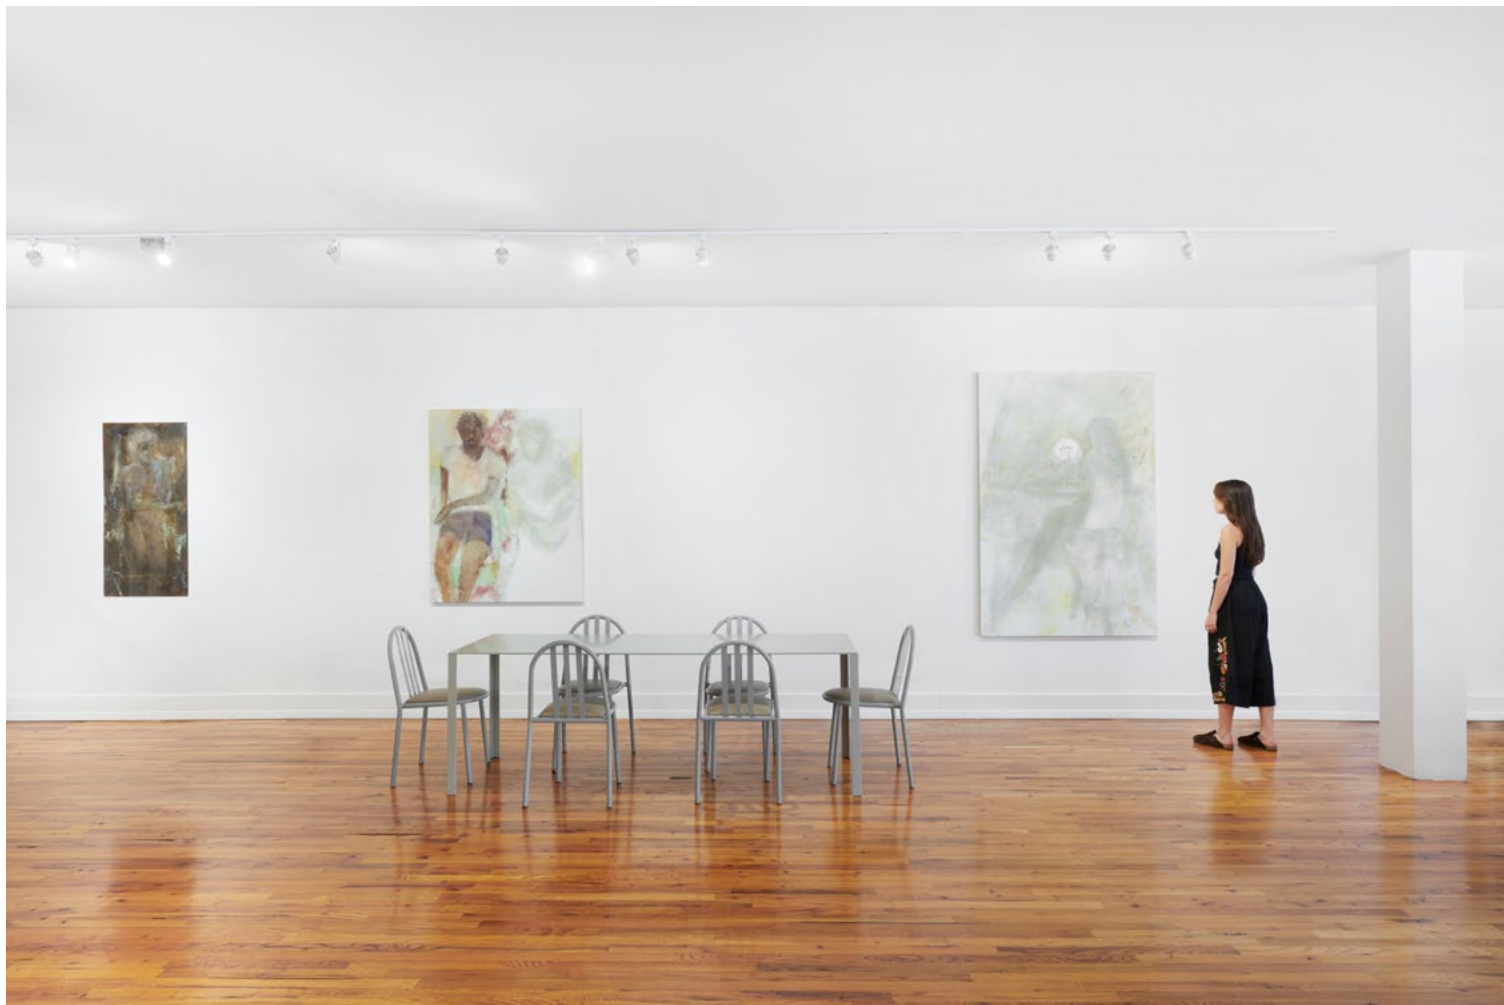

Downs & Ross

96 Bowery, 2nd Floor, New York NY 10013

Exhibition view

Willa Chasmsweet Wasserman: *chasm sweet*

2021

Downs & Ross Reade Street, New York

Image courtesy of the artist and Downs & Ross, New York. Photo: Phoebe d'Heurle.