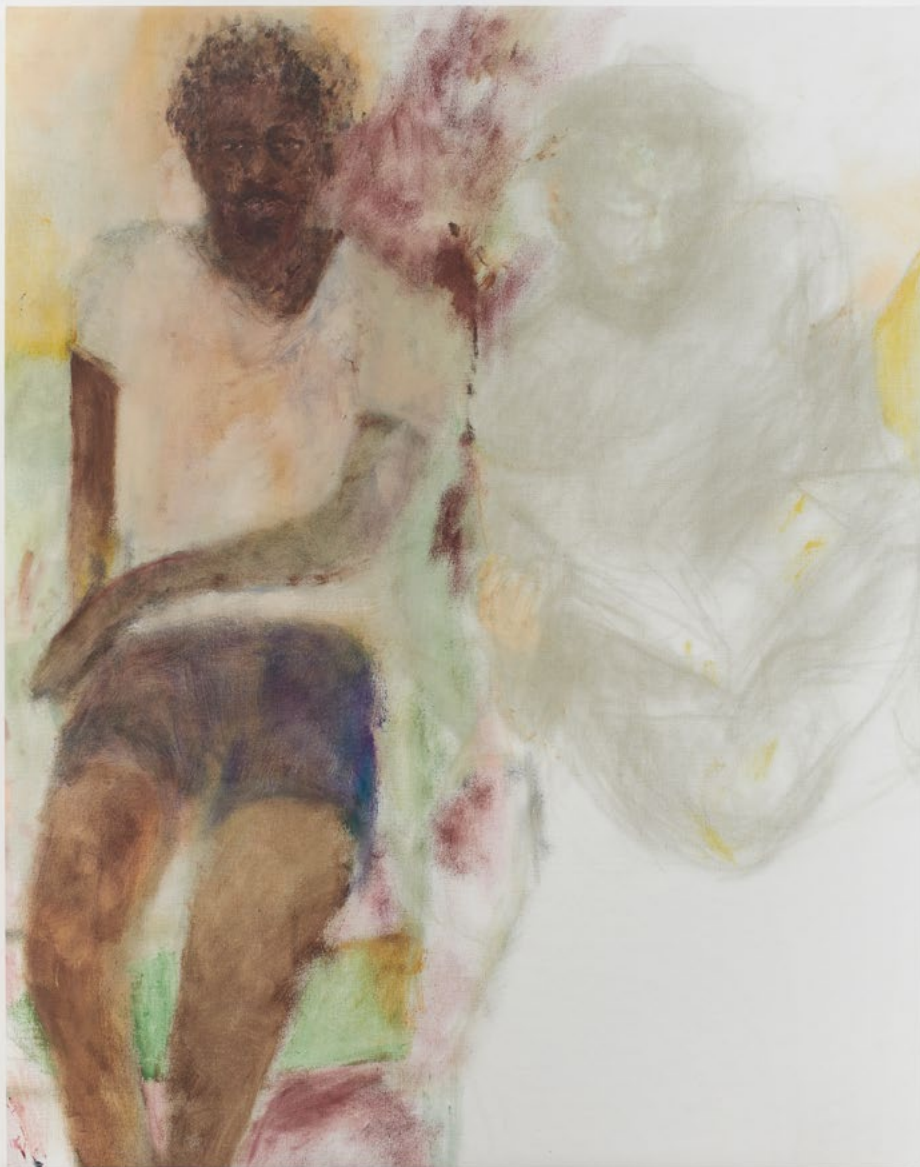

Downs & Ross

---

96 Bowery, 2nd Floor, New York NY 10013

Willa Chasmsweet Wasserman

Paul 6/14/2021

2021

Oil on linen

42 × 52 1/2 in / 106,7 × 133,3 cm

Image courtesy of the artist and Downs & Ross, New York. Photo: Phoebe d'Heurle.