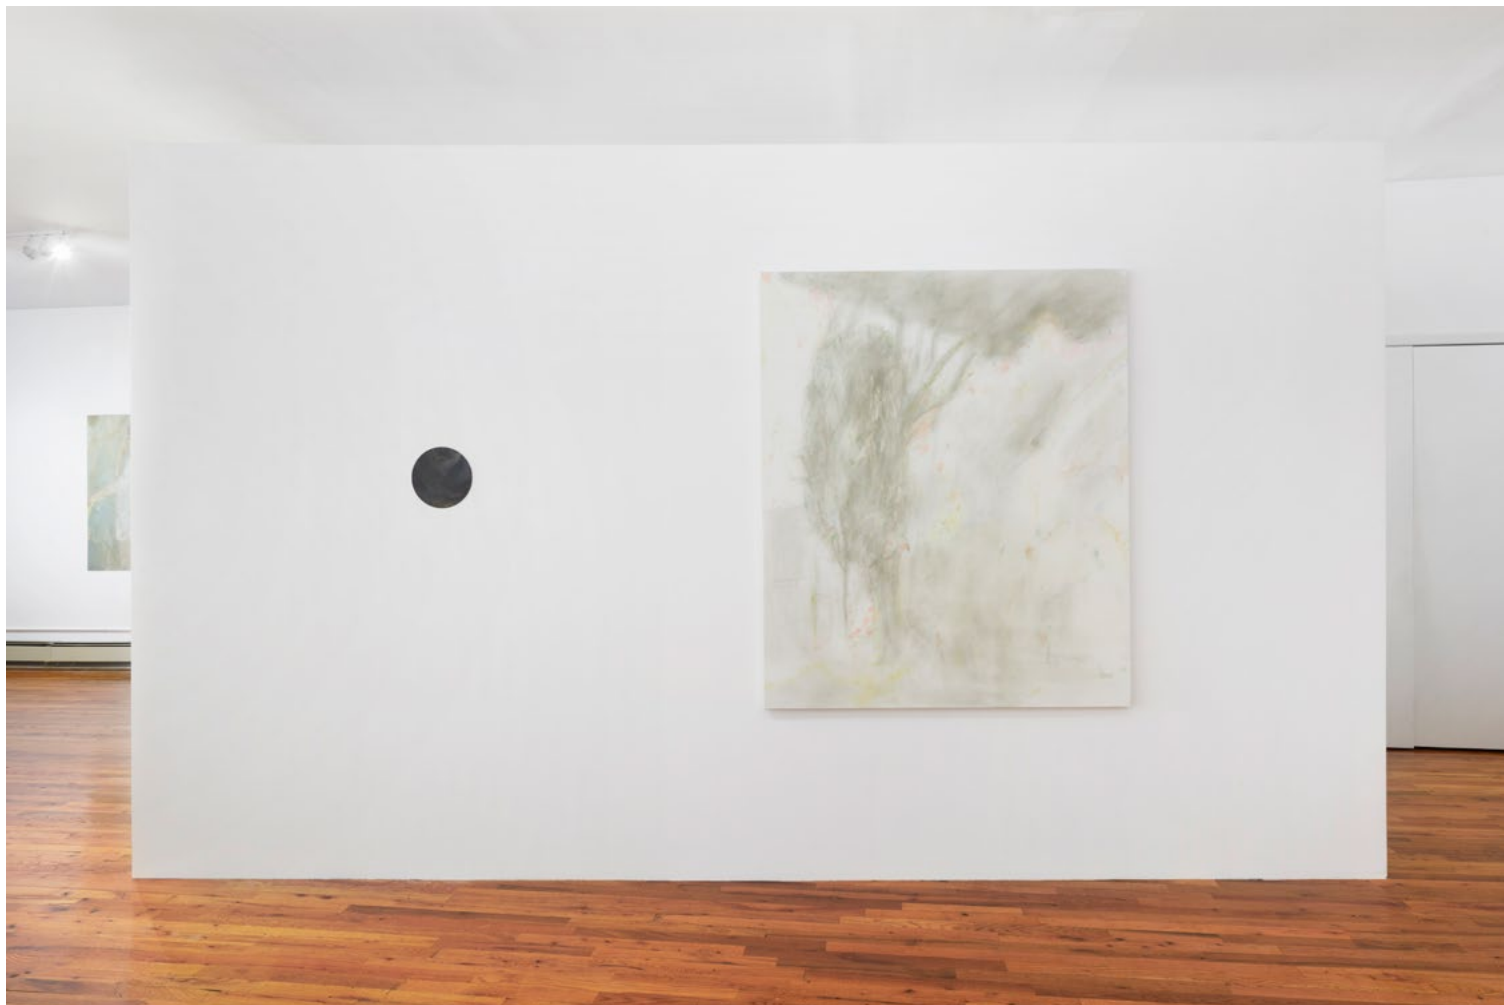

Detail
Willa Chasmsweet Wasserman
Bea 6/7 & 6/23/21
2021

Downs & Ross

---

96 Bowery, 2nd Floor, New York NY 10013

Exhibition view

Willa Chasmsweet Wasserman: *chasm sweet*

2021

Downs & Ross Reade Street, New York

Image courtesy of the artist and Downs & Ross, New York. Photo: Phoebe d'Heurle.