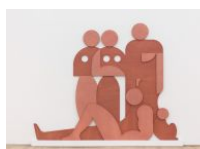

Ruby Sky Stiler
Rose Bathers, 2021
Baltic birch plywood, paint, and hardware
78 x 95 x 3 inches
rstiler1094