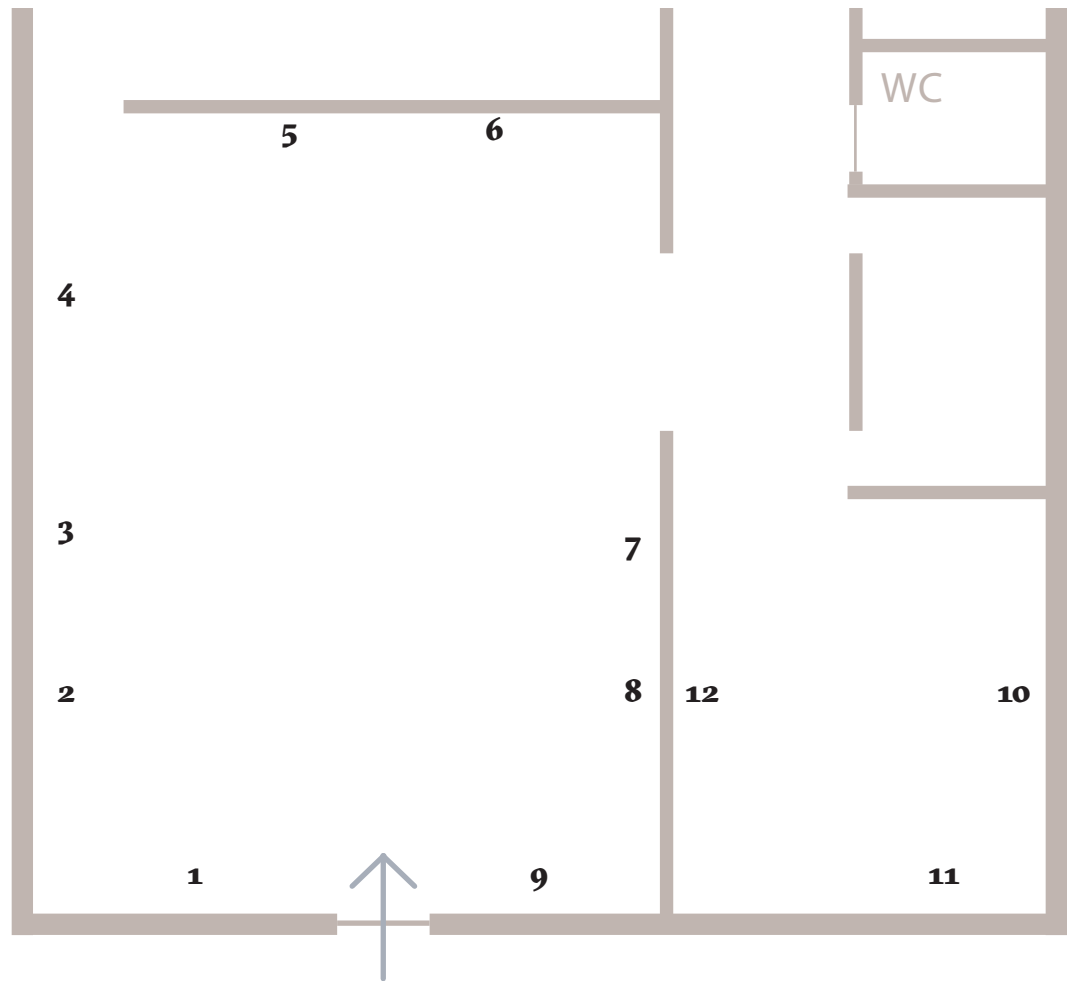

Hand Painted Pictures

—Ryan Nault

September 18 – November 7, 2021

MICKEY is pleased to present *Hand Painted Pictures* an exhibition of new paintings from Ryan Nault.

Hand Painted Pictures features a selection Nault's uniformly sized and modest gouache paintings. With a dreamlike sensibility and illustrative hand, the works present a warped reality. Nault's paintings exist in the space between the beautiful and the eerie.

MICKEY

List of Works

- | | | |
|---|--|--|
| <p>1 <i>Horse 2020</i>
gouache and pencil on cardboard
mounted to panel in artist frame</p> <p>2 <i>An Empty Cafe 2020</i>
gouache and pencil on cardboard
mounted to panel in artist frame</p> <p>3 <i>Seashell 2021</i>
gouache and pencil on cardboard
mounted to panel in artist frame</p> <p>4 <i>Swimmers 2021</i>
gouache and pencil on cardboard
mounted to panel in artist frame</p> | <p>5 <i>Chicken 2021</i>
gouache and pencil on cardboard
mounted to panel in artist frame</p> <p>6 <i>Migraine Headache 2021</i>
gouache and pencil on cardboard
mounted to panel in artist frame</p> <p>7 <i>A Girl And Her Cat 2021</i>
gouache and pencil on cardboard
mounted to panel in artist frame</p> <p>8 <i>Zach's Fridge, Looking For An Onion 2021</i>
gouache and pencil on cardboard
mounted to panel in artist frame</p> | <p>9 <i>Exercise 2020</i>
gouache and pencil on cardboard
mounted to panel in artist frame</p> <p>10 <i>Kira In The Bath 2019</i>
gouache and pencil on cardboard
mounted to panel in artist frame</p> <p>11 <i>House Spider 2019</i>
gouache and pencil on cardboard
mounted to panel in artist frame</p> <p>12 <i>Bird In Flight 2019</i>
gouache and pencil on cardboard
mounted to panel in artist frame</p> |
|---|--|--|