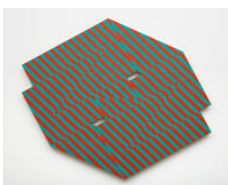

## Exhibition checklist

*Slots, Whales & Corvus*, September 11 - October 30, 2021

**Jim DeFrance**  
*Baleen (gray whale)*, 1990  
Acrylic on veneer  
73 x 77 x 4 inches (185.42 x 195.58 x 10.16 cm)

**Jim DeFrance**  
*Rainbow*, 1990  
Acrylic on veneer  
69 x 52 1/2 x 4 inches (175.26 x 133.35 x 10.16 cm)

**Jim DeFrance**  
*Mask 3 (blue whale)*, 1990  
Acrylic on veneer  
86 x 58 x 4 inches (218.44 x 147.32 x 10.16 cm)

**Jim DeFrance**  
*Dazzler*, 1965  
Acrylic on veneer  
60 x 72 x 2 inches (152.40 x 182.88 x 5.08 cm)

**Jim DeFrance**  
*Saint Cloud*, 1970  
Acrylic on canvas  
72 x 144 x 4 inches (182.88 x 365.76 x 10.16 cm)

★ STARS ★

**Jim DeFrance**  
*White #3*, 1966  
Zolatone on canvas  
60 x 60 x 3 1/2 inches (152.40 x 152.40 x 8.89 cm)