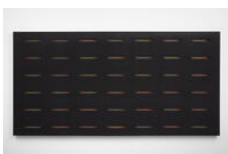

## Exhibition checklist

*Slots, Whales & Corvus*, September 11 - October 30, 2021

**Jim DeFrance**  
*Baleen (gray whale)*, 1990  
Acrylic on veneer  
73 x 77 x 4 inches (185.42 x 195.58 x 10.16 cm)

**Jim DeFrance**  
*Rainbow*, 1990  
Acrylic on veneer  
69 x 52 1/2 x 4 inches (175.26 x 133.35 x 10.16 cm)

**Jim DeFrance**  
*Mask 3 (blue whale)*, 1990  
Acrylic on veneer  
86 x 58 x 4 inches (218.44 x 147.32 x 10.16 cm)

**Jim DeFrance**  
*Dazzler*, 1965  
Acrylic on veneer  
60 x 72 x 2 inches (152.40 x 182.88 x 5.08 cm)

**Jim DeFrance**  
*Saint Cloud*, 1970  
Acrylic on canvas  
72 x 144 x 4 inches (182.88 x 365.76 x 10.16 cm)

★ STARS ★

**Jim DeFrance**  
*White #3*, 1966  
Zolatone on canvas  
60 x 60 x 3 1/2 inches (152.40 x 152.40 x 8.89 cm)