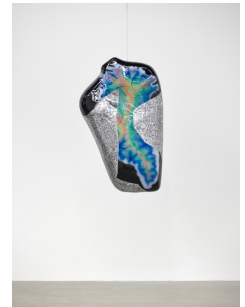

ROOM 3

11. *Mariner*
  2021
  Polyethylene, acrylic and silver paint, aluminum,
  steel hardware
  114 x 68,5 x 33 cm

RM-0008