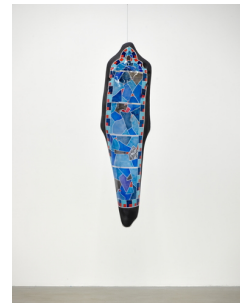

6. *Booster, sky*
  2021
  Polyethylene, acrylic, aluminum, steel hardware
  152,5 x 43 x 33 cm

RM-0017