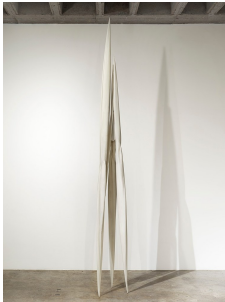

RAMIKEN

“Motes and Monocarps”

Eli Ping

389 Grand Street

October 2, 2021 – November 6, 2021

Eli Ping
Monocarp, 2021
Canvas and resin
125 x 27 x 17 inches

Eli Ping
Monocarp, 2021
Canvas and resin
127 x 23 x 15 inches

Eli Ping
Mote, 2021
Canvas and resin
83 x 11 x 7 inches

RAMIKEN

Eli Ping
Monocarp, 2021
Canvas and resin
104 x 11 x 9 inches

Eli Ping
Monocarp, 2021
Canvas and resin
139 x 18 x 15 inches

Eli Ping
Monocarp, 2021
Canvas and resin
108 x 18 x 11 inches