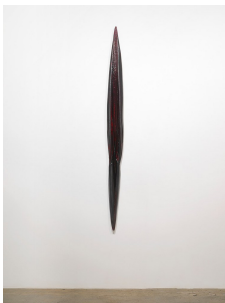

Eli Ping
Mote, 2021
Canvas and resin
83 x 11 x 7 inches

RAMIKEN

Eli Ping
Monocarp, 2021
Canvas and resin
104 x 11 x 9 inches

Eli Ping
Monocarp, 2021
Canvas and resin
139 x 18 x 15 inches

Eli Ping
Monocarp, 2021
Canvas and resin
108 x 18 x 11 inches

Eli Ping
Mote, 2021
Canvas and resin
127 x 11 x 7 inches

RAMIKEN

Eli Ping
Mote, 2021
Canvas and resin
127 x 9 x 5 inches

Eli Ping
Mote, 2021
Canvas and resin
115 x 8 x 6 inches

Eli Ping
Mote, 2021
Canvas and resin
115 x 9 x 5 inches

Eli Ping
Mote, 2021
Canvas, resin, and dye
77 x 7 x 4 inches