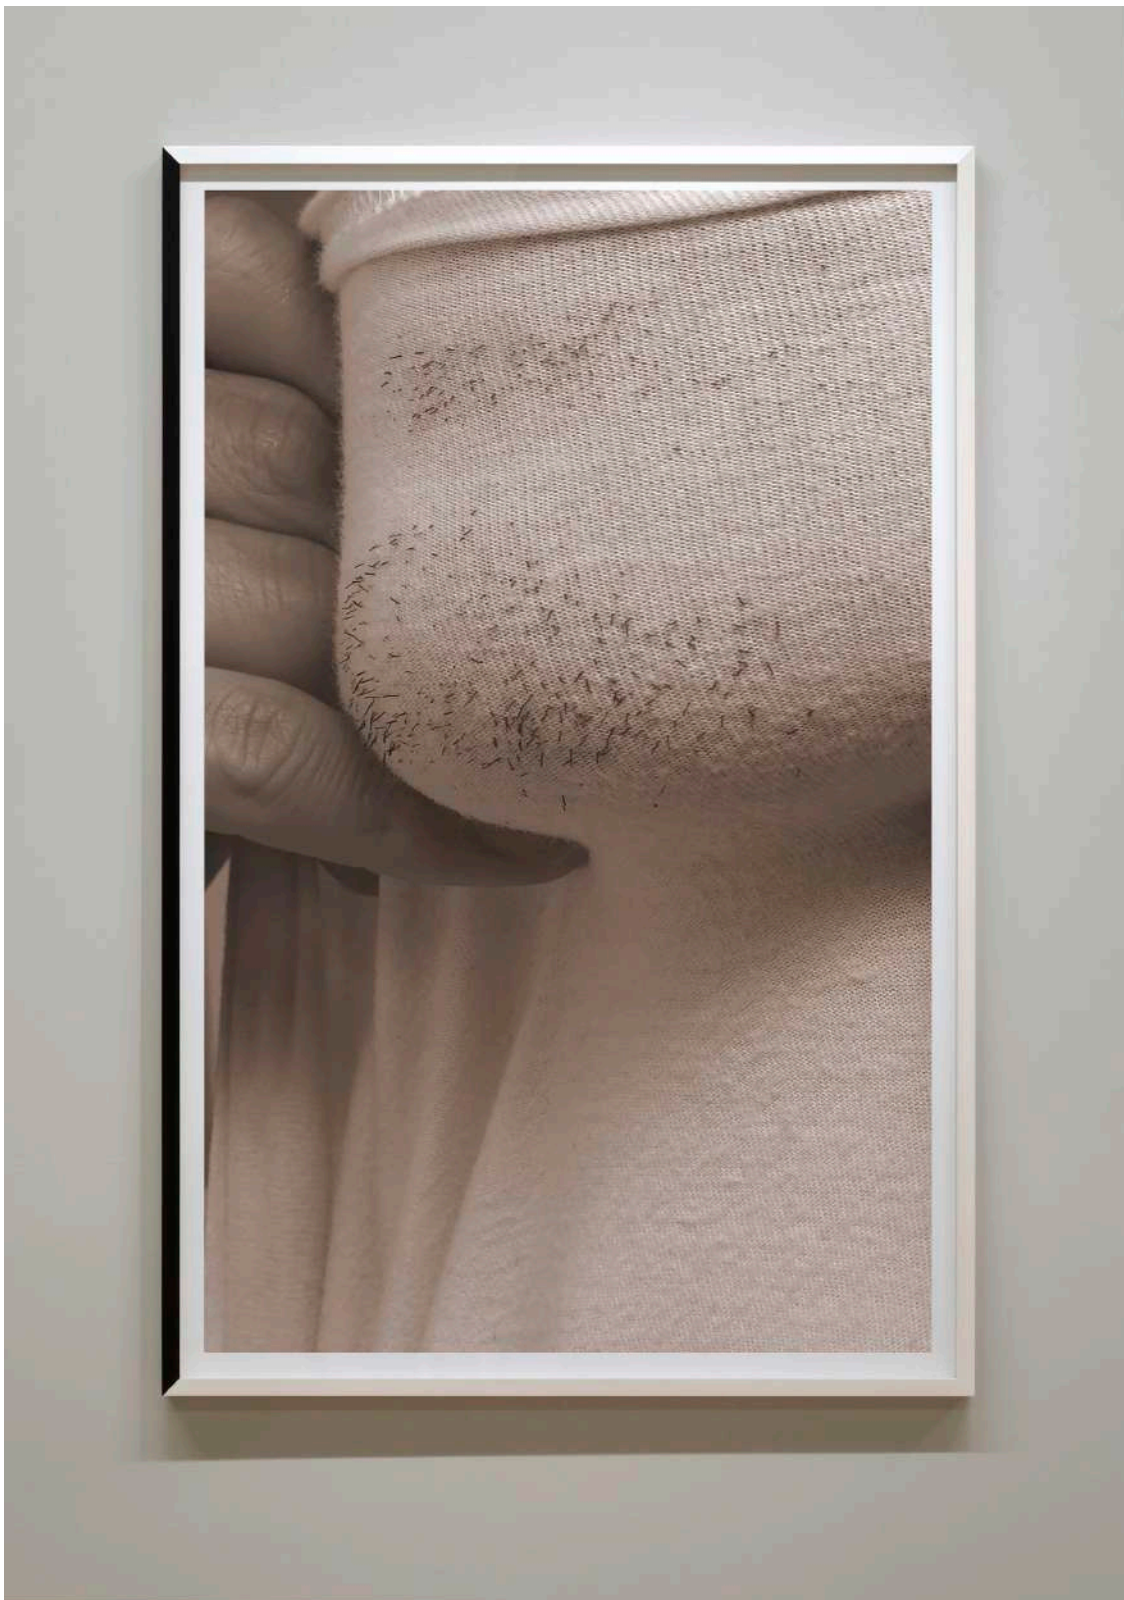

Pigment print, painted frame

Ed. 2 of 3

Hirofumi Isoya  
Dial of Inversion  
2017 – 2020  
H 163.6 × W 106.6 × D 4.9 cm  
Pigment print, painted frame  
Ed. 1 of 3

Hirofumi Isoya

Expression and Metabolism