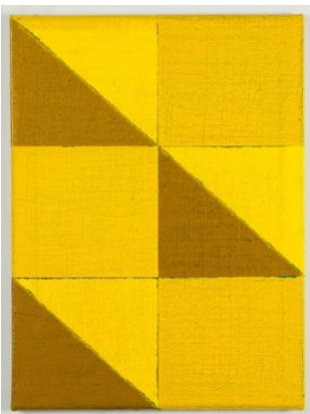

Joshua Abelow
"Berlin Abstraction #19," 2008
oil on linen, 12 x 12 inches

Joshua Abelow
"Self-Portrait," 2011
oil on linen, 16 x 12 inches

Joshua Abelow
Untitled (Abstraction "FE"), 2010
oil on burlap, 24 x 18 inches

Joshua Abelow
Untitled (Abstraction "FGG"), 2010
oil on burlap, 12 x 9 inches

Joshua Abelow
"Berlin Self-Portrait," 2008
oil on linen, 12 x 9 inches

Joshua Abelow
"Self-Portrait," 2010
oil on linen, 24 x 18 inches

Joshua Abelow
"Self-Portrait," 2008
oil on linen, 12 x 9 inches

Joshua Abelow
Untitled (Abstraction "NF"), 2011
oil on burlap, 12 x 9 inches

Joshua Abelow
"Call Me Abstract," 2011
oil on burlap, 16 x 12 inches