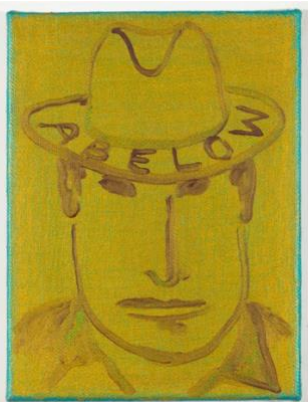

Joshua Abelow
DUMB & EASY
Tomorrow, 163 Sterling Road, Toronto
09.29.2011 – 10.25.2011

Joshua Abelow
"DUMB & EASY," 2007 – 2008
oil on linen, 18 x 18 inches (each)

Joshua Abelow
"Self-Portrait," 2008
oil on linen, 12 x 12 inches

Joshua Abelow
"Berlin Abstraction #19," 2008
oil on linen, 12 x 12 inches

Joshua Abelow
"Self-Portrait," 2011
oil on linen, 16 x 12 inches

Joshua Abelow
Untitled (Abstraction "FE"), 2010
oil on burlap, 24 x 18 inches

Joshua Abelow
Untitled (Abstraction "FGG"), 2010
oil on burlap, 12 x 9 inches

Joshua Abelow
"Berlin Self-Portrait," 2008
oil on linen, 12 x 9 inches

Joshua Abelow
"Self-Portrait," 2010
oil on linen, 24 x 18 inches