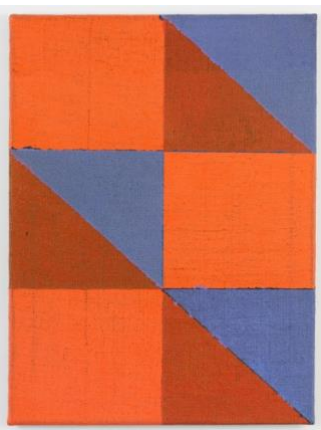

Joshua Abelow
Untitled (Abstraction), 2010
oil on burlap, 24 x 18 inches