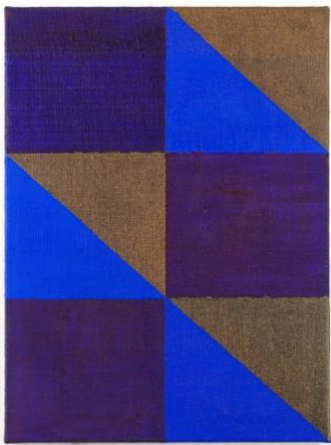

Joshua Abelow
Untitled (Abstraction "FX"), 2010
oil on burlap, 24 x 18 inches