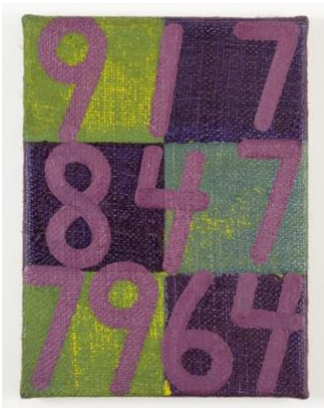

Joshua Abelow  
Untitled (Abstraction "F12"), 2010  
oil on burlap, 12 x 9 inches

Joshua Abelow  
Untitled (Abstraction "FQQ"), 2010  
oil on burlap, 12 x 9 inches

Joshua Abelow  
Untitled (Abstraction "NM"), 2010  
oil on burlap, 12 x 9 inches

Joshua Abelow  
"Call Me Abstract," 2010  
oil on burlap, 12 x 9 inches

Joshua Abelow  
Untitled (Abstraction "NQ"), 2010  
oil on burlap, 12 x 9 inches

Joshua Abelow  
Untitled (Abstraction "FC"), 2010  
oil on burlap, 12 x 9 inches