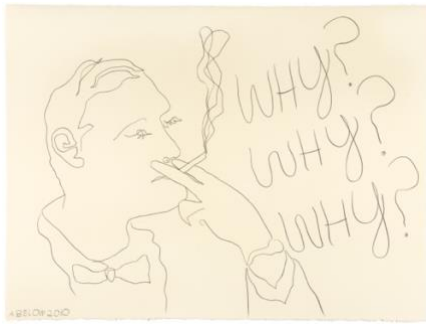

Joshua Abelow
"WHY? WHY? WHY?," 2010
pencil on paper, 22 x 30 inches