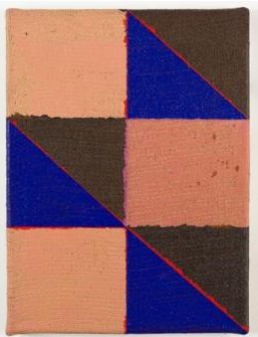

Joshua Abelow
Untitled (Abstraction "FK"), 2010
oil on burlap, 12 x 9 inches