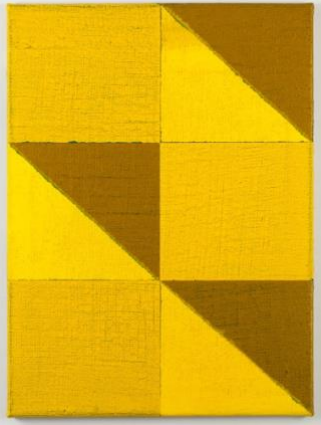

Joshua Abelow
Untitled (Abstraction "FM"), 2010
oil on burlap, 24 x 18 inches