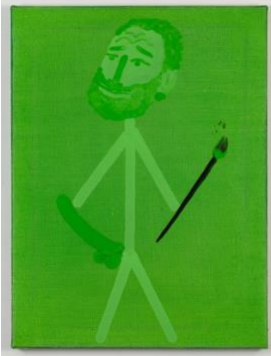

**Joshua Abelow**  
***OH! ABELOW***  
James Fuentes, 55 Delancey Street, NYC  
01.13.2011 – 02.13.2011

Joshua Abelow  
"Painter," 2008  
oil on linen, 24 x 18 inches

Joshua Abelow  
Untitled (Abstraction "FW"), 2010  
oil on burlap, 12 x 9 inches