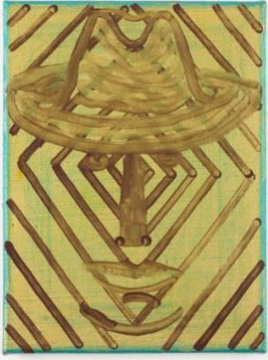

Joshua Abelow
"Self-Portrait," 2008
oil on linen, 12 x 9 inches