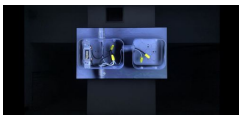

HELENA ANRATHER
28 ELIZABETH ST.
NY, NY 10013

Gregory Kalliche
Abalus, 2021
LEDs, aluminum channel, enamel on steel, power supply, custom electronics,
accompanying hardware
226 x 20 in (574 x 50.8 cm)
GK1572

Gregory Kalliche
gnd grn, 2021
LEDs, aluminum channel, enamel on MDF, power supply, custom electronics,
accompanying hardware
181 x 42 in (459.7 x 106.7 cm)
GK1571

Gregory Kalliche
hot river, 2021
LEDs, aluminum channel, enamel on MDF, power supply, custom electronics,
accompanying hardware
100 x 49.5 in (254 x 125.7 cm)
GK1570

Gregory Kalliche
fell¹, 2021
LEDs, aluminum channel, enamel on MDF, power supply, custom electronics,
accompanying hardware
153 x 45 in (388.6 x 114.3 cm)
GK1569

Gregory Kalliche
Buncha Hells, 2019 - 2020
Edition of 3, 1 AP
4 K video with sound, 7 minutes 13 seconds
Buncha Hells Lighting Program, 2021
Edition of 3, 1 AP
Eight channel lighting and electrical program, DMX controllers, lighting interface
GK1568