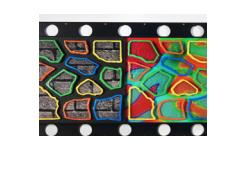

Ashley Bickerton
Flotsam Painting (Small Size), 2021
Oceanic flotsam and beach detritus, oil paint, canvas, wood and stainless steel
32 6/8 x 44 1/8 x 7 6/8 ins
83.5 x 112 x 20 cm

Ashley Bickerton
Wall - Wall : Home (T) 1, 2021
Oil, acrylic, enamel, metal flake, and resin on plywood with aluminum
47 1/8 x 39 2/8 x 7 6/8 ins
120 x 100 x 20 cm