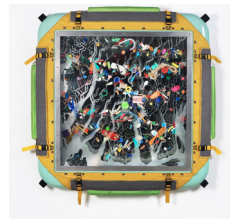

## Ashley Bickerton

September 25-November 6, 2021

**Ashley Bickerton**  
*Flotsam Painting (Small Size)*, 2021  
 Oceanic flotsam and beach detritus, oil paint, canvas, wood and stainless steel  
 32 6/8 x 44 1/8 x 7 6/8 ins  
 83.5 x 112 x 20 cm

**Ashley Bickerton**  
*River Vector : TB - YC*, 2021  
 Oceanic flotsam and beach detritus, stainless steel, etched glass, rubber, fiber glass, textile and plywood  
 66 1/8 x 66 1/8 x 7 1/8 ins  
 168 x 168 x 18 cm

**Ashley Bickerton**  
*River Vector : GB - OC*, 2021  
 Oceanic flotsam and beach detritus, stainless steel, etched glass, rubber, fiber glass, textile and plywood  
 66 1/8 x 66 1/8 x 7 1/8 ins  
 168 x 168 x 18 cm