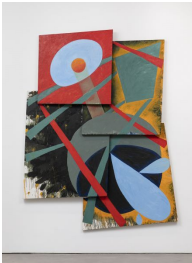

GLADSTONE GALLERY

Elizabeth Murray

515 West 24th Street
October 30 - December 23, 2021

Gallery 1

Sentimental Education, 1982
Oil on canvas
127 x 96 inches (322.6 x 243.8 cm)
NG4252

Flying Bye, 1982
Oil on canvas
Four parts: 104 x 80 x 9 inches (264.2 x 203.2 x 22.9 cm) total
Signed and dated with title on verso
EM024