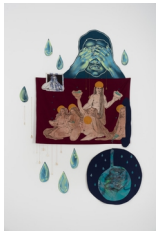

JESSICA SILVERMAN

Closer Together, 2021 Captions

7 October 2021

Captions

Installation images: Installation view of group show curated by Woody De Othello, *Looking In*, 2021. Courtesy of the artist and Jessica Silverman, San Francisco. Photo: Phillip Maisel

Individual images: [Artist], [title], 2021. Courtesy of the artist and Jessica Silverman, San Francisco. Photo: Phillip Maisel

Malaya Tuyay

Cycles, 2021

Spray paint, dye, screen print on mixed cotton fabrics,
hand stitching, hammered brass, and chain