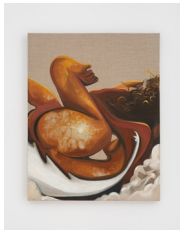

Asif Hoque

Mango Dream, 2021

Oil on linen

19 x 24 inches

48.3 x 61 cms

(AH00001PNT)