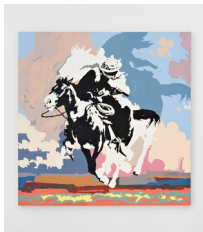

(XZ00001PG)

Evan O'Neal Kirkman

Shadow of Realization, 2021

Oil on canvas

48 x 48 inches

121.9 x 121.9 cms

(EONK00001PNT)

Faith Icecold