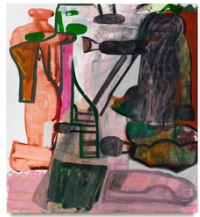

# Capitain Petzel

**Amy Sillman**

*Sad Meets Mad*, 2021

Signed, dated, and titled on verso

Oil and acrylic on canvas

182.9 x 165.1 cm

72 x 65 inches

(B-ASILLMAN-.21-0045)