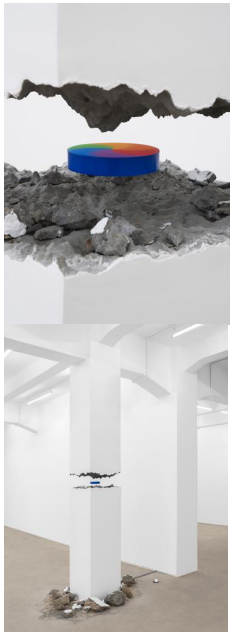

Ding Shiwei
The Abyss Steganography No.1, 2021
video, 65 inch screen, HD video player, screen drive
module, USB drive, customized tracks, polarizing
filter, acrylic, aluminum board, customized power
194.5 x 193 x 20.5 cm
76 5/8 x 76 x 8 1/8 in
Courtesy of the Artist and Gallery Vacancy, Shanghai

10