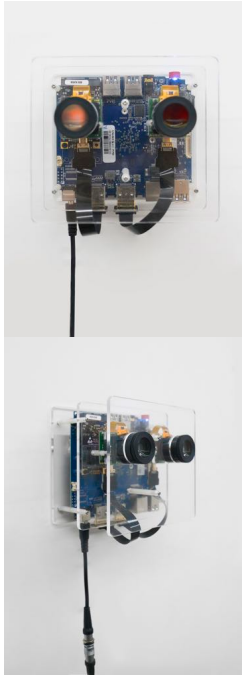

4. VACANCY_ Ding Shiwei_ Faith on Tap _ 2021_ Checklist

Image

Caption and Credit Line

1

Ding Shiwei
Screen Belief, 2020
Video, 2.39 inch quad screens, screen drive module,
mini computer, acrylic, customized power
38 x 17 x 7.5 cm
15 x 6 3/4 x 3 in
Courtesy of the Artist and Gallery Vacancy, Shanghai

2

Ding Shiwei
Cursor, Path, Body No.1, 2021
 PVC pipe, 3D printed model, aluminum, spray paint,
 customized platform
 181 x 120 x 95 cm
 71 1/4 x 47 1/4 x 37 3/8 in
 Courtesy of the Artist and Gallery Vacancy, Shanghai

3

Ding Shiwei
Left-Right Montage, 2021
 video, 0.5 inch binocular mini screen, screen drive
 module, mini computer, acrylic, customized power
 12 x 11 x 9 cm
 4 3/4 x 4 3/8 x 3 1/2 in
 Courtesy of the Artist and Gallery Vacancy, Shanghai

4

Ding Shiwei
Cursor, Path, Body No.2, 2021
 PVC pipe, 3D printed model, aluminum, spray paint,
 customized platform
 140 x 140 x 107 cm
 55 1/8 x 55 1/8 x 42 1/8 in
 Courtesy of the Artist and Gallery Vacancy, Shanghai