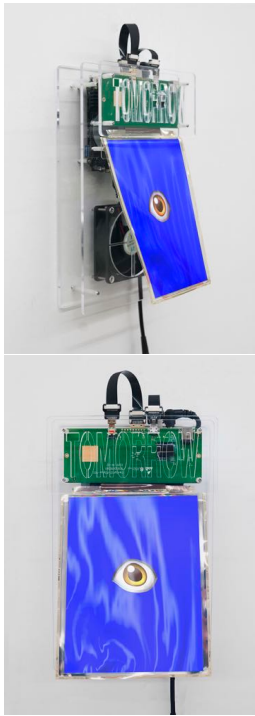

6

Ding Shiwei
Screen Flag No.1, 2021
video, 7.8 inch flexible display, screen drive module, mini computer, mini fan, acrylic, customized power
25 x 15.5 x 6.4 cm
9 7/8 x 6 1/8 x 2 1/2 in
Courtesy of the Artist and Gallery Vacancy, Shanghai

7

Ding Shiwei
Screen Flag No.2, 2021
video, customized flexible LED display set, screen drive module, customized flagpole, customized power
250 x 152 x 16 cm
98 3/8 x 59 7/8 x 6 1/4 in
Courtesy of the Artist and Gallery Vacancy, Shanghai