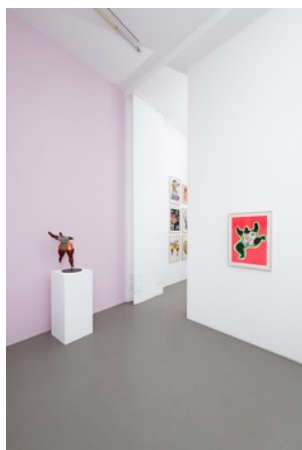

GALERIE MITTERRAND

Captions and credits *Les Nanas au Pouvoir 2021*

 A framed artwork featuring a stylized, colorful figure with a green outline, set against a vibrant red background. The figure is composed of various patterns and colors, including yellow, white, and black.	<p>Niki de Saint Phalle <i>Leaping Nana</i> Portfolio <i>Nana Power</i>, 1970 17 silkscreens on vellum paper H 75 x 56 cm each</p> <p>© Niki Charitable Art Foundation, Courtesy Galerie Mitterrand. Photo: G. Copitet</p>
 A framed artwork showing a stylized, colorful figure in shades of pink and red, set against a light blue background. The figure is holding a banner with the text "YOU MADE ME DISCOVER". Below the figure are two stylized shoes, one black and one brown.	<p>Niki de Saint Phalle <i>You Made Me Discover</i> Portfolio <i>Nana Power</i>, 1970 17 silkscreens on vellum paper H 75 x 56 cm each</p> <p>© Niki Charitable Art Foundation, Courtesy Galerie Mitterrand. Photo: G. Copitet</p>
 A framed artwork featuring a stylized, colorful figure with a pink outline, set against a light beige background. The figure is composed of various patterns and colors, including yellow, white, and black.	<p>Niki de Saint Phalle <i>Nana Millefiori</i> Portfolio <i>Nana Power</i>, 1970 17 silkscreens on vellum paper H 75 x 56 cm each</p> <p>© Niki Charitable Art Foundation, Courtesy Galerie Mitterrand. Photo: G. Copitet</p>

GALERIE MITTERRAND

Niki de Saint Phalle

Nana Machine, 1976

Painted polyester, iron base with electric motory by Jean Tinguely
H 44 x 15 x 15 cm

© Niki Charitable Art Foundation, Courtesy Galerie Mitterrand. Photo: A. Mole

Niki de Saint Phalle exhibition view *Les Nanas au Pouvoir*, Galerie Mitterrand, Paris, 2021

© Niki Charitable Art Foundation, Courtesy
Galerie Mitterrand. Photo: A. Mole

Niki de Saint Phalle exhibition view *Les Nanas au Pouvoir*, Galerie Mitterrand, Paris, 2021