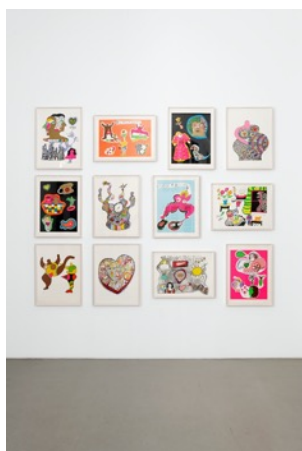

Niki de Saint Phalle exhibition view *Les Nanas au Pouvoir*, Galerie Mitterrand, Paris, 2021

© Niki Charitable Art Foundation, Courtesy
Galerie Mitterrand. Photo: A. Mole

79 RUE DU TEMPLE
75003 PARIS

T +33 1 43 26 12 05
F +33 1 46 33 44 83
INFO@GALERIEMITTERRAND.COM
WWW.GALERIEMITTERRAND.COM