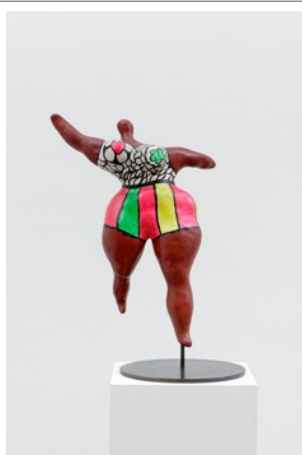

GALERIE MITTERRAND

Captions and credits *Les Nanas au Pouvoir 2021*

 A framed artwork featuring a stylized, colorful figure with a green outline, set against a vibrant red background. The figure is composed of various patterns and colors, including yellow, white, and black.	<p>Niki de Saint Phalle <i>Leaping Nana</i> Portfolio <i>Nana Power</i>, 1970 17 silkscreens on vellum paper H 75 x 56 cm each</p> <p>© Niki Charitable Art Foundation, Courtesy Galerie Mitterrand. Photo: G. Copitet</p>
 A framed artwork showing a stylized, colorful figure in shades of pink and red, set against a light blue background. The figure is holding a banner with the text "YOU MADE ME DISCOVER". Below the figure are two stylized shoes, one black and one brown.	<p>Niki de Saint Phalle <i>You Made Me Discover</i> Portfolio <i>Nana Power</i>, 1970 17 silkscreens on vellum paper H 75 x 56 cm each</p> <p>© Niki Charitable Art Foundation, Courtesy Galerie Mitterrand. Photo: G. Copitet</p>
 A framed artwork featuring a stylized, colorful figure with a pink outline, set against a light beige background. The figure is composed of various patterns and colors, including yellow, white, and black.	<p>Niki de Saint Phalle <i>Nana Millefiori</i> Portfolio <i>Nana Power</i>, 1970 17 silkscreens on vellum paper H 75 x 56 cm each</p> <p>© Niki Charitable Art Foundation, Courtesy Galerie Mitterrand. Photo: G. Copitet</p>

GALERIE MITTERRAND

Niki de Saint Phalle

Nana Machine, 1976

Painted polyester, iron base with electric motory by Jean Tinguely
H 44 x 15 x 15 cm

© Niki Charitable Art Foundation, Courtesy Galerie Mitterrand. Photo: A. Mole

Niki de Saint Phalle

Nana moyenne danseuse, 1967

Painted polyester
H 62 x 42 x 16 cm

© Niki Charitable Art Foundation, Courtesy Galerie Mitterrand. Photo: A. Mole

Niki de Saint Phalle

Nana Boa, 1983

Polyester resin and polyurethan paint, gold leaf
H 228 x 120 x 87 cm