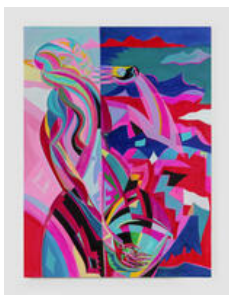

CHAPTER NY

Mira Dancy *Psychic Nerve*

Chapter NY, New York
November 05 - December 18, 2021

Planetary Drift, 2021
Acrylic on canvas
60 × 80 inches (152.40 × 203.20 cm)

Photo by Nikolaus Massey
Courtesy of The Artist and
Chapter NY, New York

Dream Exit Profile, 2021
Acrylic on canvas
80 × 60 inches (203.20 × 152.40 cm)

Photo by Nikolaus Massey
Courtesy of The Artist and
Chapter NY, New York

Life Line, 2021
Acrylic on canvas
80 × 60 inches (203.20 × 152.40 cm)

Photo by Nikolaus Massey
Courtesy of The Artist and
Chapter NY, New York

Inverse Curtain, 2021
Acrylic on canvas
80 × 60 inches (203.20 × 152.40 cm)

Photo by Nikolaus Massey
Courtesy of The Artist and
Chapter NY, New York