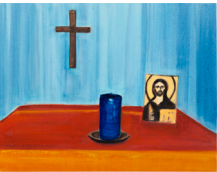

Matthew Krishanu
Altar (Orange), 2021
Oil on board
35x45 cm
15 $\frac{3}{4}$ x19 $\frac{3}{4}$ in
Unique
(KRISHANU-2021-0030)