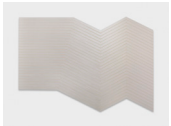

*Balenciaga Knife Pumps*, 2019  
Nickel-plated bronze  
25 x 23 x 11 cm  
Edition 3/8

*Carte Blanche*, 2019  
Acrylic on canvas, glitter, wood  
90 x 90 x 6 cm  
Unique

*Composition with Double Line and Blue*, 2021  
Acrylic on wood, white fake fur  
71 x 69 cm x 6 cm  
Unique

*One Minute Silence*, 2021  
Fiberglass, car paint  
110 x 73 x 51 cm  
Unique

*Composition de Lignes et Couleur : III*, 2021  
Acrylic on wood, white fake fur  
80 cm x 77 cm x 6 cm  
Unique

### Office

*Holografic*, 2021  
Fiberglass, car paint, coat  
105 x 80 x 31 cm  
Unique

*Frankie goes to Hollywood (No.2)*, 2021  
Acrylic on canvas  
245,2 cm x 352,6 cm x 6,5 cm  
Unique

*Comme Des Garçons*, 2018  
Shopping Bags with contents installation  
Dimensions variables  
Unique