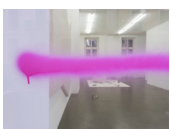

Outside

La Ligne Rose, 2021
Spray "Magenta Moyen"
Dimension variable
Unlimited edition