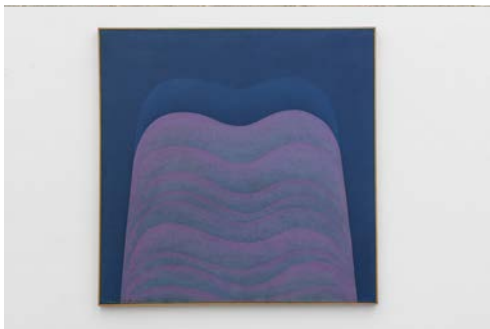

nara roesler

Tomie Ohtake
Untitled 1976
oil paint on canvas
100 x 100 cm | 39.4 x 39.4 in