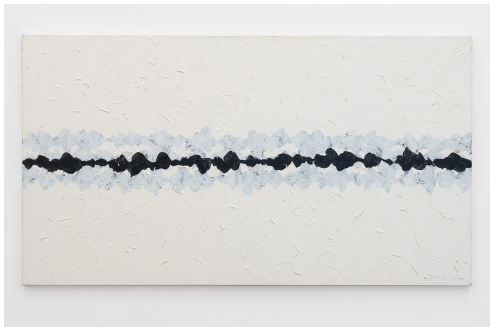

Tomie Ohtake
Untitled 2014
acrylic paint on canvas
100,4 x 180,3 x 3,8 cm | 39.5 x 71 x 1.5 in