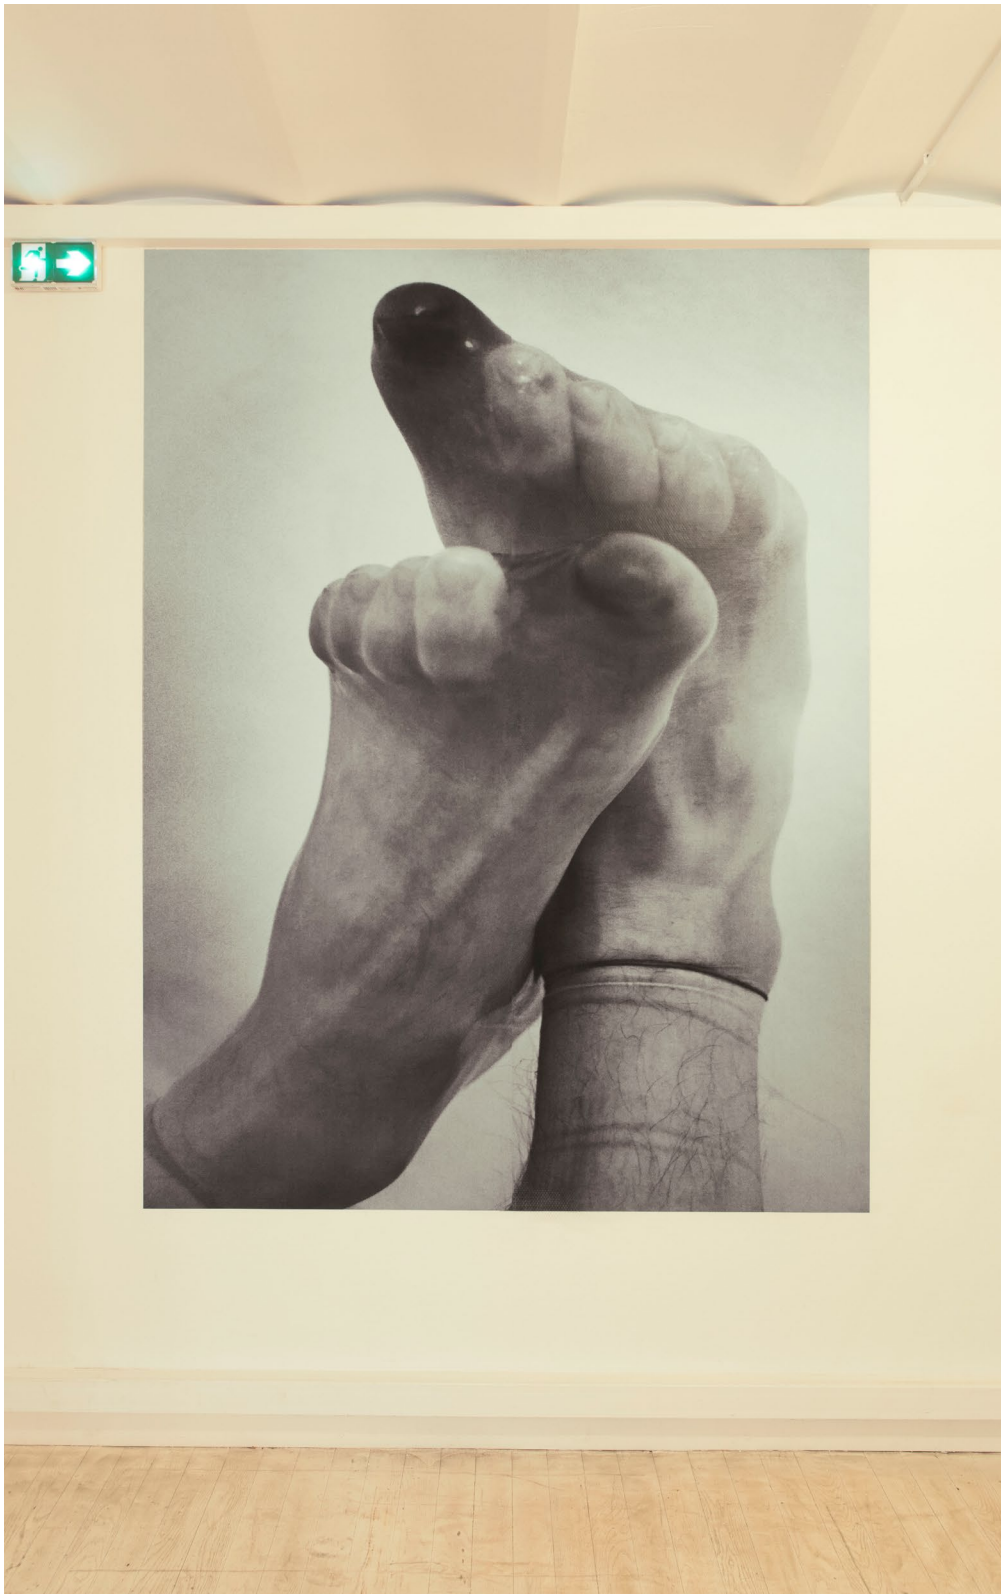

Lena Henke
Organic Architecture II, 2020
Digital print on textured paper
237 x 175 cm (93,3 x 68,8 in)

Courtesy of the artist, Shivers Only and Emanuel Layr

contact@shiversonly.com / shiversonly.com