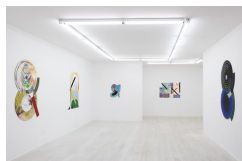

# HALSEY MCKAY GALLERY

Matt Rich - and and and, 2021

Matt Rich  
*Yellow and Brown*, 2021  
acrylic on canvas  
27.5 x 33 inches (69.9 x 83.8 cm)  
MRi075

Matt Rich  
*Red Leg*, 2021  
acrylic on canvas  
57 x 37.5 inches (144.8 x 95.3 cm)  
MRi074