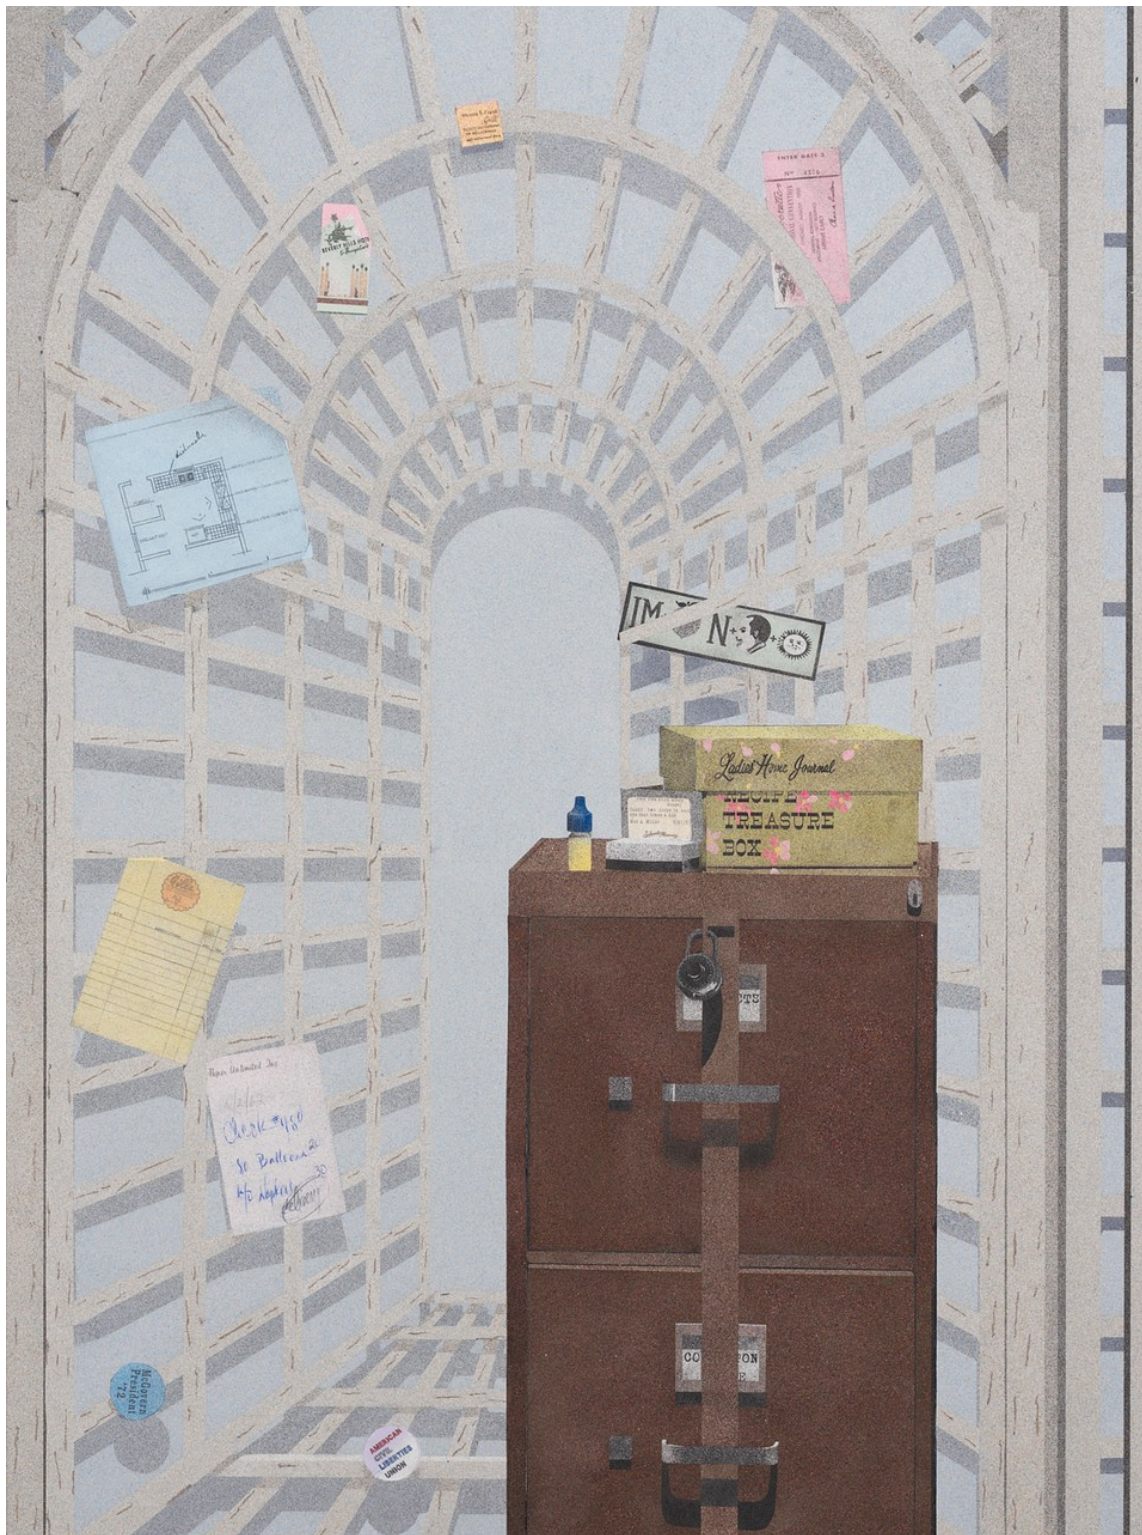

Cynthia Talmadge  
*Franklin Fifth Helena (ceiling)*, 2021  
Sand on panels  
132 x 96 in (335.3 x 243.8 cm)

Cynthia Talmadge  
*Franklin Fifth Helena (window)*, 2021  
Sand on panel  
75.5 x 41 in (191.8 x 104.1 cm)

Cynthia Talmadge  
*Franklin Fifth Helena (detail)*, 2021  
Sand on panel

Cynthia Talmadge  
*Franklin Fifth Helena (detail)*, 2021  
Sand on panel

Cynthia Talmadge  
*Franklin Fifth Helena* (detail), 2021  
Sand on panel