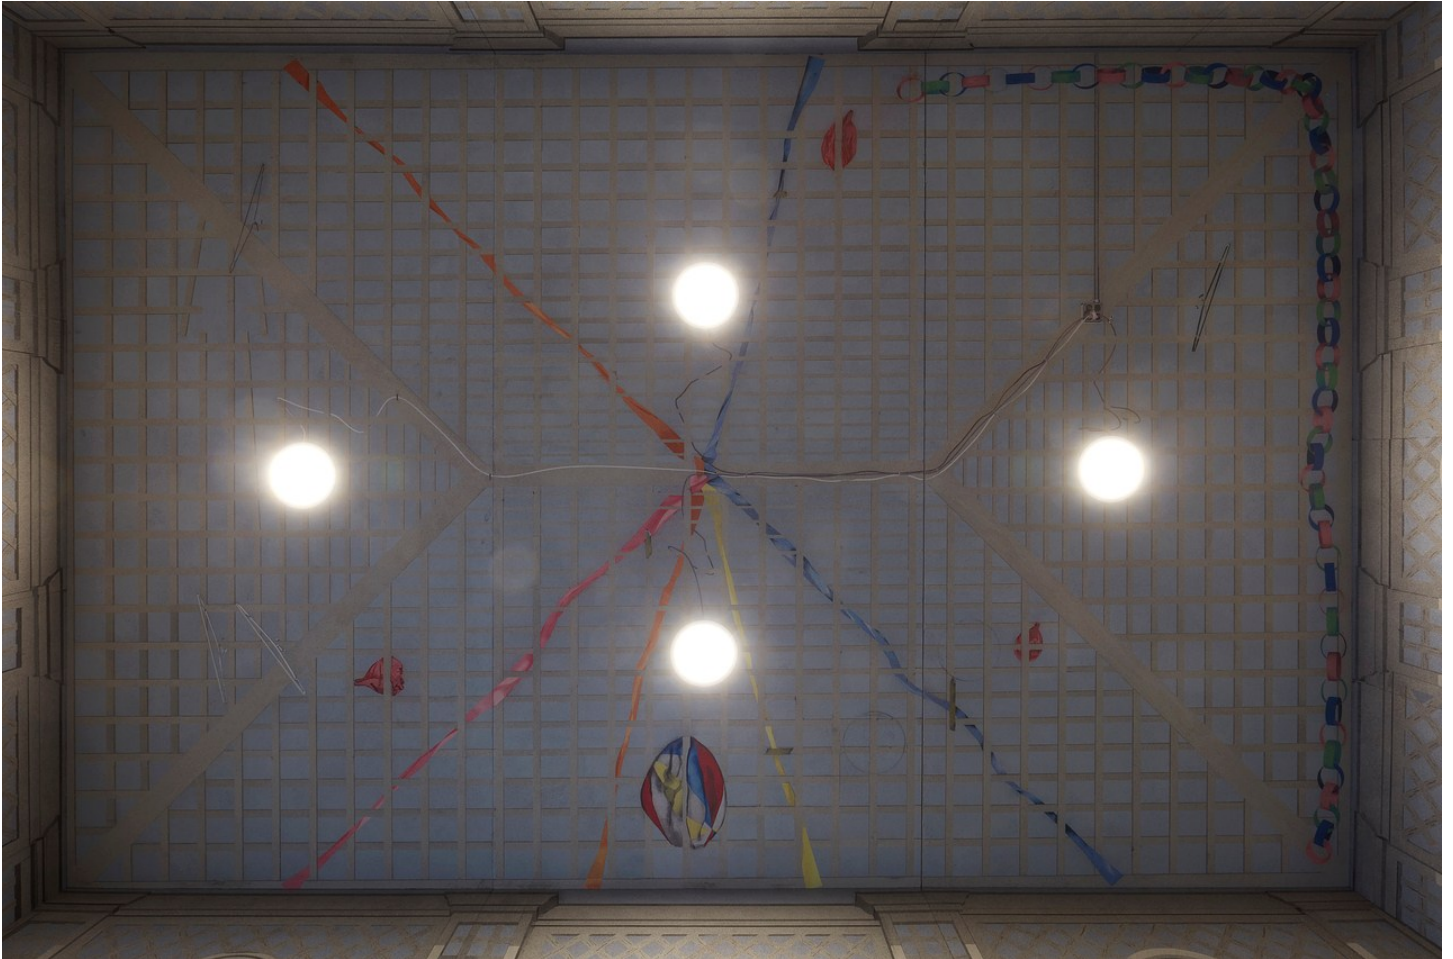

Cynthia Talmadge
Franklin Fifth Helena (front wall), 2021
Sand on panel
118 x 96 in (299.7 x 243.8 cm)