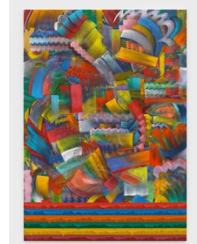

Alex Olson  
*Decisions*, 2021  
Oil and modeling paste on canvas  
71 x 50 inches  
180 x 127 cm  
AO0077

Alex Olson  
*Page Turner*, 2021  
Oil and modeling paste on canvas  
71 x 50 inches  
180 x 127 cm  
AO0083

Alex Olson  
*Seven*, 2021  
Oil and modeling paste on canvas  
61 x 43 inches  
155 x 109 cm  
AO0080

Alex Olson  
*Open Mind*, 2021  
Oil and modeling paste on canvas  
71 x 50 inches  
180 x 127 cm  
AO0079