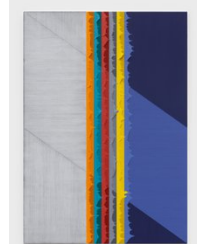

Alex Olson  
*Decisions*, 2021  
Oil and modeling paste on canvas  
71 x 50 inches  
180 x 127 cm  
AO0077

Alex Olson  
*Page Turner*, 2021  
Oil and modeling paste on canvas  
71 x 50 inches  
180 x 127 cm  
AO0083

Alex Olson  
*Seven*, 2021  
Oil and modeling paste on canvas  
61 x 43 inches  
155 x 109 cm  
AO0080

Alex Olson  
*Open Mind*, 2021  
Oil and modeling paste on canvas  
71 x 50 inches  
180 x 127 cm  
AO0079