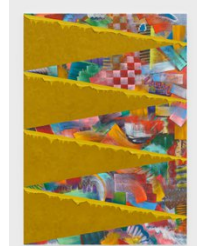

Alex Olson  
*Decisions*, 2021  
Oil and modeling paste on canvas  
71 x 50 inches  
180 x 127 cm  
AO0077

Alex Olson  
*Page Turner*, 2021  
Oil and modeling paste on canvas  
71 x 50 inches  
180 x 127 cm  
AO0083