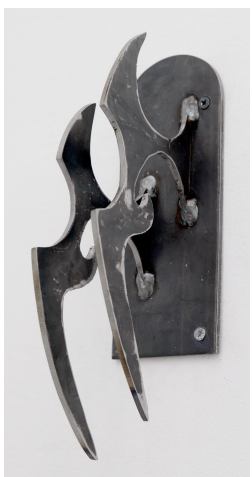

Small Sculptures Checklist

Sharp Projects

November 26 - December 17, 2021

Carlos Álvarez + Saray Ossorio
Big rofe bowl, 2021
Red volcanic ash, transparent epoxy resin
Ø 2 cm

Carlos Álvarez + Saray Ossorio
Small rofe bowl, 2021
Black volcanic ash, transparent epoxy resin
Ø 14 cm

Tine Bek
Komfort Skulptur 'Bottles and cans from the car'
Glass, plaster
37 x 21 cm

Léon Bloch
Untitled, 2019-2020
Wood, aluminum
Dimensions variable

Mikkel Carl
Move to Zero, 2021
Cast bronze, black patina
28 x 11 x 9 cm

Matilde Duus
Den sidste vinter, 2021
Glass and bronze
5 x 35 x 21 cm

Jacob Egeberg
Untitled, 2018
Aluminum
11 x 3 x 7 cm

Ditte Marie Frost
Trophy, 2021
Metal
27 x 13 cm

Lisa Jäger
I mistook the wood for my skin 4 - doorhandles, 2021
Glazed ceramics, mortice lock
23 x 20 x 8 cm