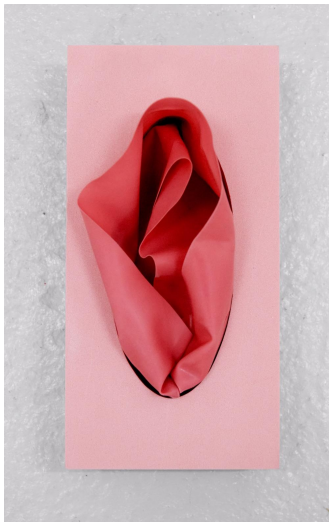

Laura Sigrüner
effeuiller la marguerite, 2021
Polyurethane, latex
24 x 13 x 9 cm