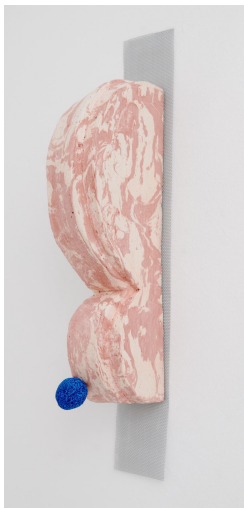

Mattia Maso
Wall Piece, 2021
Aluminum net, gypsum and pigments, colored rubber
bubbles
40 x 14 x 7 cm