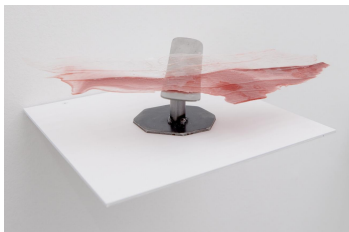

Elisabeth Molin
from black to yellow and back again, 2018
Bronze
2 x 14 x 14 cm

Eau Pernice
pile of bla bla, 2019
3D printed red clay, bisc fired
15 x 15 x 18 cm

Marie Raffn
see seas sink, 2021
Steel and fiber glass epoxy, pigment
30 x 27 x 8 cm