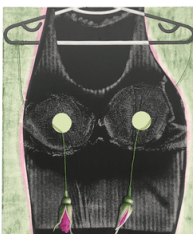

# Bradley Ertaskiran

Veronika Pausova - *Reversible Lining*

**Veronika Pausova**  
*Far Away Play (Cloudy Stomp)*, 2021  
Huile sur toile / Oil on canvas  
45.5 x 38 cm. (18 x 15 in.)  
BE-VP026

**Veronika Pausova**  
*Fast Moving Sun*, 2021  
Huile sur toile / Oil on canvas  
124.5 x 104 cm. (49 x 41 in.)  
BE-VP033

**Veronika Pausova**  
*Shelley Vision (Soft Landing)*, 2021  
Huile sur toile / Oil on canvas  
45.5 x 38 cm. (18 x 15 in.)  
BE-VP022

**Veronika Pausova**  
*Shelley Vision (Grave Buds)*, 2021  
Huile sur toile / Oil on canvas  
45.5 x 38 cm. (18 x 15 in.)  
BE-VP023

**Veronika Pausova**  
*Far Away Play (Toe Stopper)*, 2021  
Huile sur toile / Oil on canvas  
45.5 x 38 cm. (18 x 15 in.)  
BE-VP027

**Veronika Pausova**  
*Shelley Vision (Pupils)*, 2021  
Huile sur toile / Oil on canvas  
45.5 x 38 cm. (18 x 15 in.)  
BE-VP024