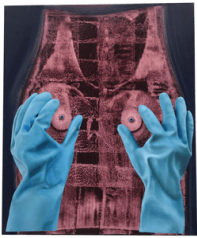

Veronika Pausova
Shelley Vision (Pupils), 2021
Huile sur toile / Oil on canvas
45.5 x 38 cm. (18 x 15 in.)
BE-VP024