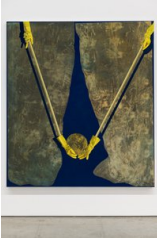

# Bradley Ertaskiran

Veronika Pausova - *Reversible Lining*

**Veronika Pausova**  
*Far Away Play (Cloudy Stomp)*, 2021  
Huile sur toile / Oil on canvas  
45.5 x 38 cm. (18 x 15 in.)  
BE-VP026

**Veronika Pausova**  
*Fast Moving Sun*, 2021  
Huile sur toile / Oil on canvas  
124.5 x 104 cm. (49 x 41 in.)  
BE-VP033

**Veronika Pausova**  
*Shelley Vision (Soft Landing)*, 2021  
Huile sur toile / Oil on canvas  
45.5 x 38 cm. (18 x 15 in.)  
BE-VP022

**Veronika Pausova**  
*Shelley Vision (Grave Buds)*, 2021  
Huile sur toile / Oil on canvas  
45.5 x 38 cm. (18 x 15 in.)  
BE-VP023

**Veronika Pausova**  
*Far Away Play (Toe Stopper)*, 2021  
Huile sur toile / Oil on canvas  
45.5 x 38 cm. (18 x 15 in.)  
BE-VP027

**Veronika Pausova**  
*Shelley Vision (Pupils)*, 2021  
Huile sur toile / Oil on canvas  
45.5 x 38 cm. (18 x 15 in.)  
BE-VP024