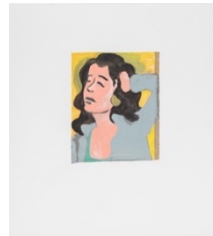

John Matthew Heard, Lisa Holzer
dependent
 November 13, 2021 – January 22, 2022

John Matthew Heard

🍌, 2021
 Painting on canvas
 100 x 90 x 5 cm
 HEJ034

←
 BACK, 2021
 Painting on canvas
 100 x 90 x 5 cm
 HEJ039

👤, 2021
 Painting on canvas
 100 x 90 x 5 cm
 HEJ035

🍏, 2021
 Painting on canvas
 100 x 90 x 5 cm
 HEJ040

👤, 2021
 Painting on canvas
 100 x 90 x 5 cm
 HEJ036

👤, 2021
 Painting on canvas
 100 x 90 x 5 cm
 HEJ033