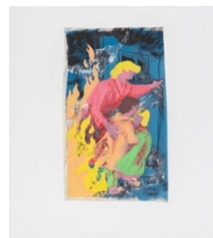

John Matthew Heard, Lisa Holzer
dependent
 November 13, 2021 – January 22, 2022

John Matthew Heard

🍌, 2021
 Painting on canvas
 100 x 90 x 5 cm
 HEJ034

←
 BACK, 2021
 Painting on canvas
 100 x 90 x 5 cm
 HEJ039

👤, 2021
 Painting on canvas
 100 x 90 x 5 cm
 HEJ035

🍏, 2021
 Painting on canvas
 100 x 90 x 5 cm
 HEJ040

👤, 2021
 Painting on canvas
 100 x 90 x 5 cm
 HEJ036

👤, 2021
 Painting on canvas
 100 x 90 x 5 cm
 HEJ033

👤, 2021
 Painting on canvas
 100 x 90 x 5 cm
 HEJ037

👤, 2021
 Painting on canvas
 100 x 90 x 5 cm
 HEJ041

👤, 2021
 Hide glue on canvas
 100 x 90 x 5 cm
 HEJ038

🍪, 2021
 Painting on canvas
 100 x 90 x 5 cm
 HEJ042