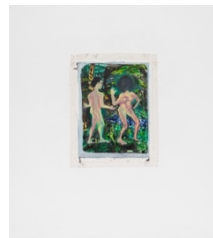

John Matthew Heard, Lisa Holzer
dependent
 November 13, 2021 – January 22, 2022

John Matthew Heard

🍌, 2021
 Painting on canvas
 100 x 90 x 5 cm
 HEJ034

←
 BACK, 2021
 Painting on canvas
 100 x 90 x 5 cm
 HEJ039

👤, 2021
 Painting on canvas
 100 x 90 x 5 cm
 HEJ035

🍏, 2021
 Painting on canvas
 100 x 90 x 5 cm
 HEJ040

👤, 2021
 Painting on canvas
 100 x 90 x 5 cm
 HEJ036

👤, 2021
 Painting on canvas
 100 x 90 x 5 cm
 HEJ033

👤, 2021
 Painting on canvas
 100 x 90 x 5 cm
 HEJ037

👤, 2021
 Painting on canvas
 100 x 90 x 5 cm
 HEJ041

👤, 2021
 Hide glue on canvas
 100 x 90 x 5 cm
 HEJ038

🍪, 2021
 Painting on canvas
 100 x 90 x 5 cm
 HEJ042